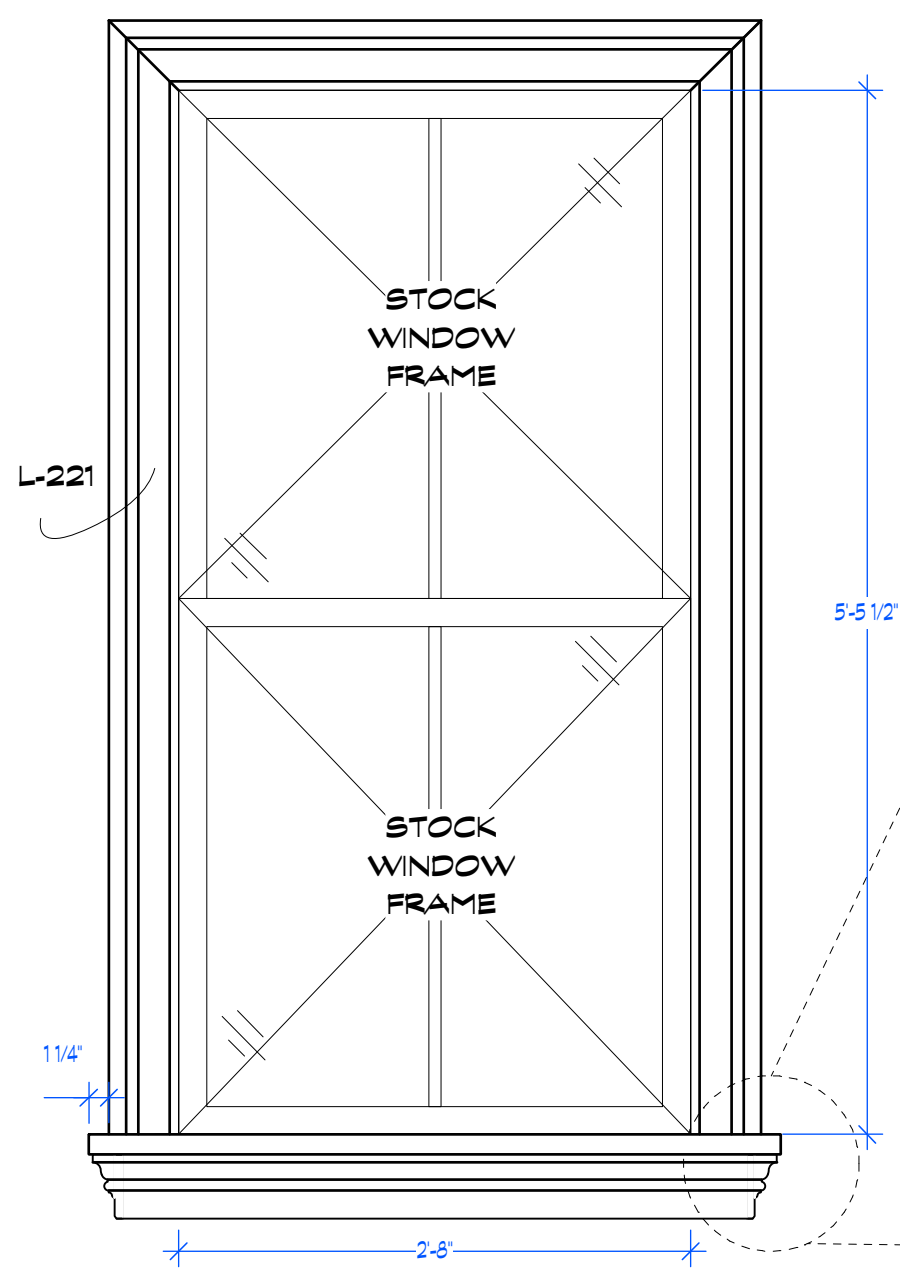

B1 CLOSET SIDE VIEW
Scale: 1/4" = 1'-0"

B2 HALL WINDOW
Scale: 1/4" = 1'-0"

B3 LIVING ROOM TV WALL
Scale: 1/4" = 1'-0"

PLAN WALL A
Scale: 1/4" = 1'-0"

FRONT DOOR PLAN
Scale: 1/4" = 1'-0"

CLOSET PLAN
Scale: 1/4" = 1'-0"

HALL WINDOW PLAN
Scale: 1/4" = 1'-0"

TV WALL PLAN
Scale: 1/4" = 1'-0"

C ADNAN'S APT VIEW WALL C
Scale: 1/4" = 1'-0"

D ADNAN'S APT VIEW D
Scale: 1/4" = 1'-0"

E ADNAN'S APT VIEW E
Scale: 1/4" = 1'-0"

PLAN VIEW C
Scale: 1/4" = 1'-0"

PLAN VIEW D
Scale: 1/4" = 1'-0"

PLAN VIEW E
Scale: 1/4" = 1'-0"

F KITCHEN VIEW F
Scale: 1/4" = 1'-0"

PLAN VIEW F
Scale: 1/4" = 1'-0"

1 WINDOW DETAIL 1
Scale: 1" = 1'-0"

2 WINDOW SIL DETAIL 2
Scale: Half Actual Size