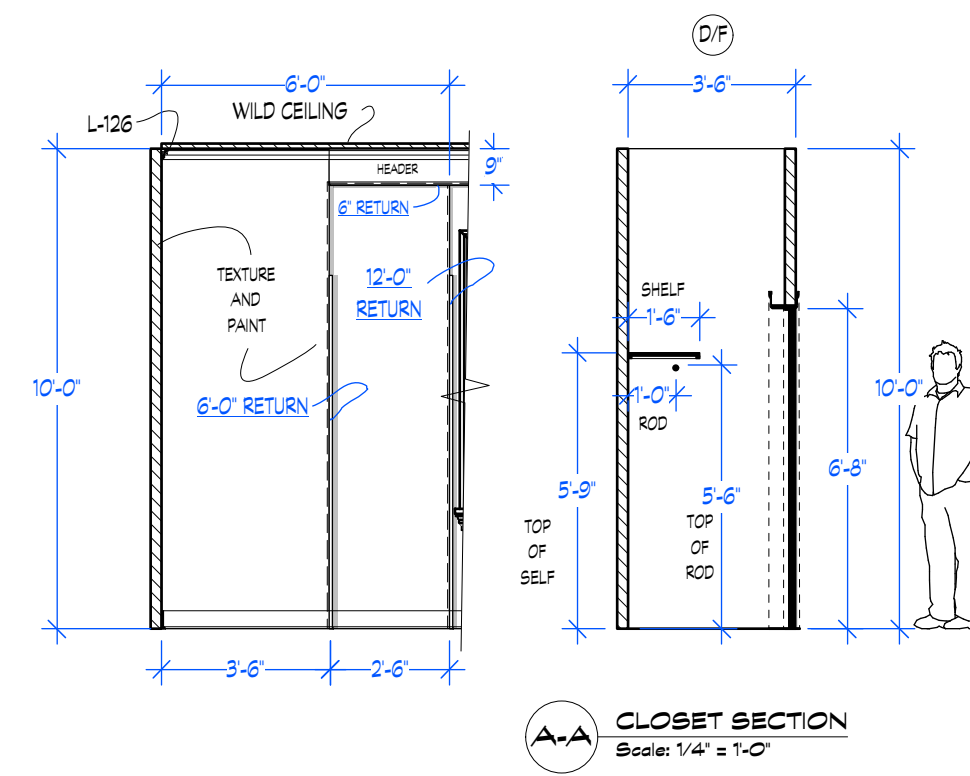

Constr. Coordinator: BRENT HAYWOOD

Set Name & Description: QUANTICO S3 ADNAN'S APT TECH PLAN

Director: SILVERCUP STAGE

quantico

season three

A ADNAN'S APT VIEW WALL A
Scale: 1/4" = 1'-0"

A FRONT DOOR FLAT VIEW
Scale: 1/4" = 1'-0"

B1 CLOSET SIDE VIEW
Scale: 1/4" = 1'-0"

B2 HALL WINDOW
Scale: 1/4" = 1'-0"

B3 LIVING ROOM TV WALL
Scale: 1/4" = 1'-0"

PLAN WALL A
Scale: 1/4" = 1'-0"

FRONT DOOR PLAN
Scale: 1/4" = 1'-0"

CLOSET PLAN
Scale: 1/4" = 1'-0"

HALL WINDOW PLAN
Scale: 1/4" = 1'-0"

TV WALL PLAN
Scale: 1/4" = 1'-0"

C ADNAN'S APT VIEW WALL C
Scale: 1/4" = 1'-0"

D ADNAN'S APT VIEW D
Scale: 1/4" = 1'-0"

E ADNAN'S APT VIEW E
Scale: 1/4" = 1'-0"

PLAN VIEW C
Scale: 1/4" = 1'-0"

PLAN VIEW D
Scale: 1/4" = 1'-0"

PLAN VIEW E
Scale: 1/4" = 1'-0"

F KITCHEN VIEW F
Scale: 1/4" = 1'-0"

PLAN VIEW F
Scale: 1/4" = 1'-0"

1 WINDOW DETAIL 1
Scale: 1" = 1'-0"

2 WINDOW SIL DETAIL 2
Scale: Half Actual Size