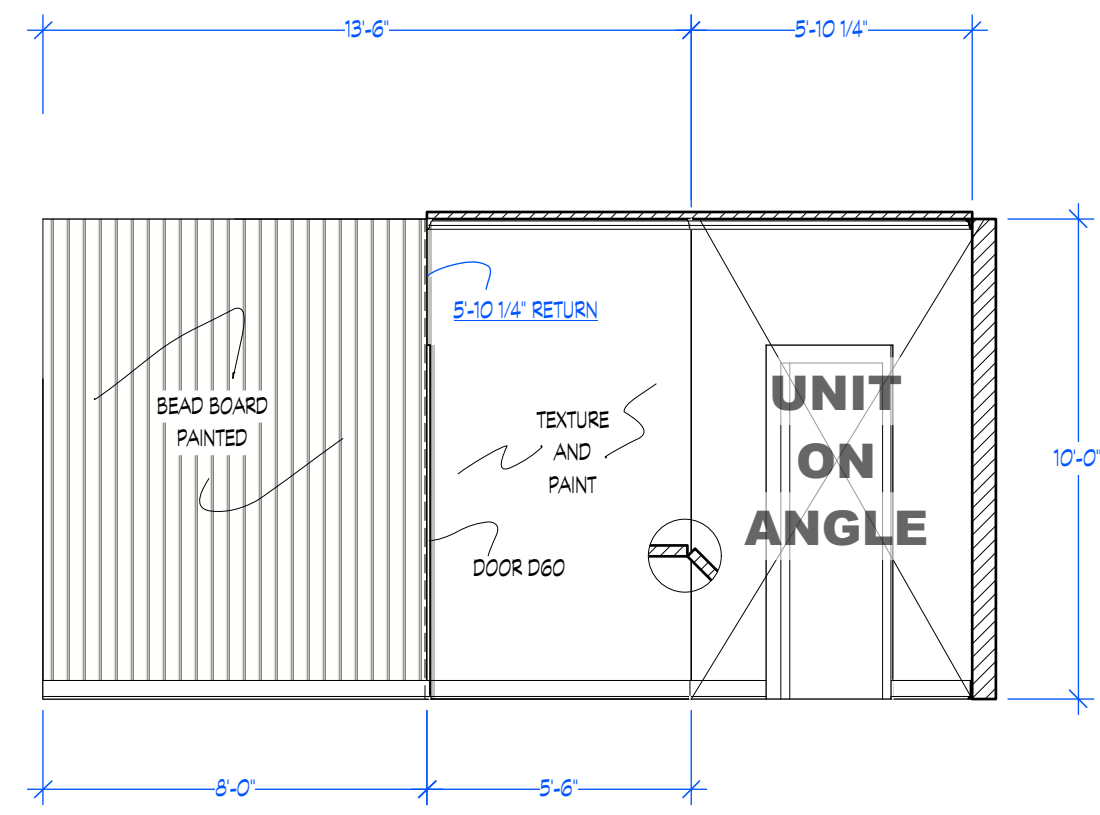

I HALLWAY VIEW I
Scale: 1/4" = 1'-0"