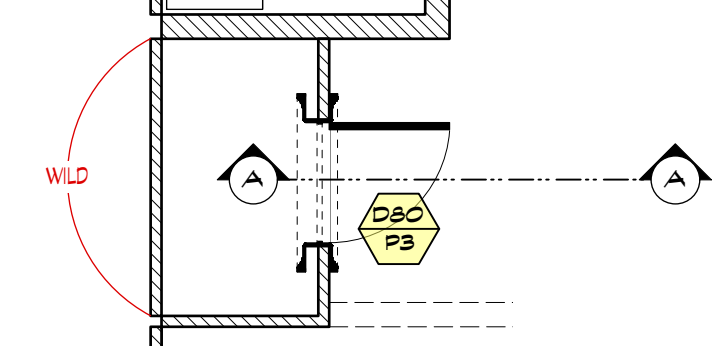

Constr. Coordinator: BRENT HAYWOOD

Set Name & Description: QUANTICO S3 ADNAN'S APT TECH PLAN

Director: SILVERCUP STAGE

quantico

season three

A ADNAN'S APT VIEW WALL A
Scale: 1/4" = 1'-0"

A FRONT DOOR FLAT VIEW
Scale: 1/4" = 1'-0"

B1 CLOSET SIDE VIEW
Scale: 1/4" = 1'-0"

B2 HALL WINDOW
Scale: 1/4" = 1'-0"

B3 LIVING ROOM TV WALL
Scale: 1/4" = 1'-0"

PLAN WALL A
Scale: 1/4" = 1'-0"

FRONT DOOR PLAN
Scale: 1/4" = 1'-0"

CLOSET PLAN
Scale: 1/4" = 1'-0"

HALL WINDOW PLAN
Scale: 1/4" = 1'-0"

TV WALL PLAN
Scale: 1/4" = 1'-0"

C ADNAN'S APT VIEW WALL C
Scale: 1/4" = 1'-0"

D ADNAN'S APT VIEW D
Scale: 1/4" = 1'-0"

E ADNAN'S APT VIEW E
Scale: 1/4" = 1'-0"

PLAN VIEW C
Scale: 1/4" = 1'-0"

PLAN VIEW D
Scale: 1/4" = 1'-0"

PLAN VIEW E
Scale: 1/4" = 1'-0"

F KITCHEN VIEW F
Scale: 1/4" = 1'-0"

PLAN VIEW F
Scale: 1/4" = 1'-0"

1 WINDOW DETAIL 1
Scale: 1" = 1'-0"

2 WINDOW SIL DETAIL 2
Scale: Half Actual Size