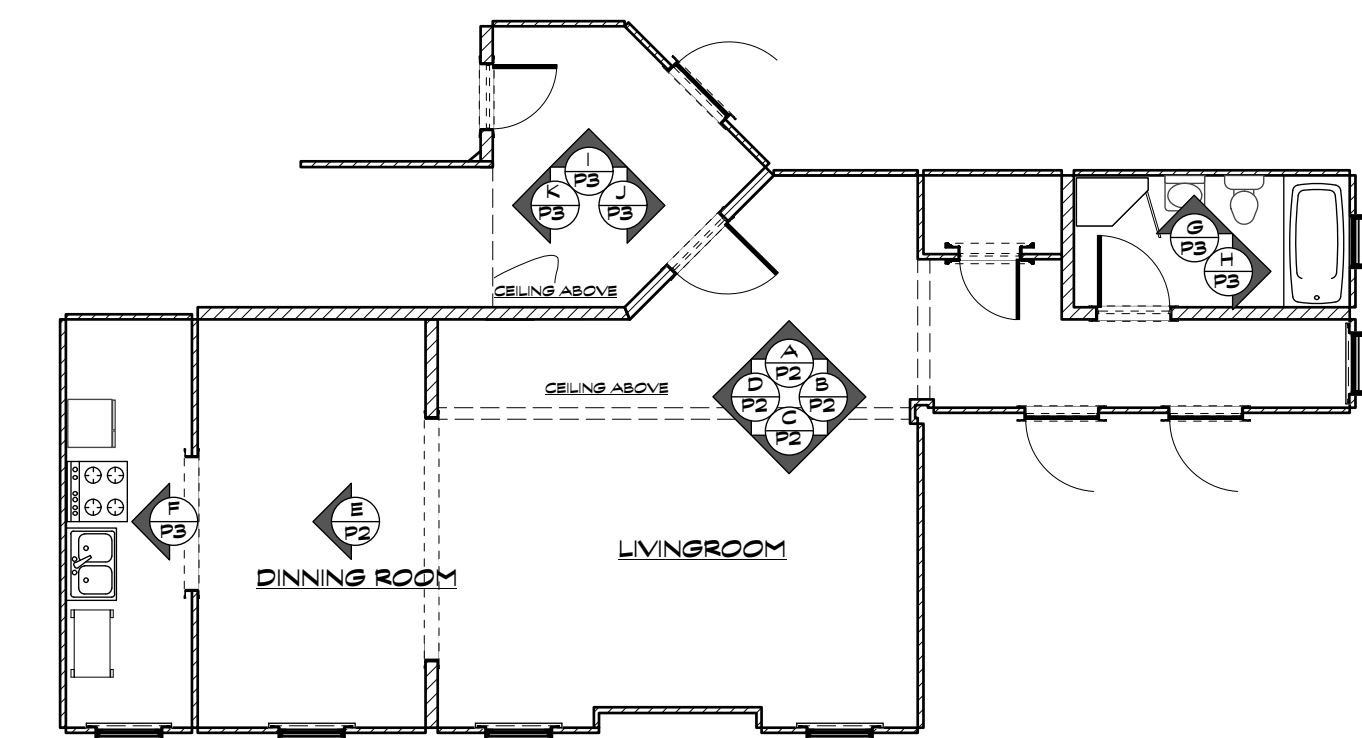

PLAN VIEW D
Scale: 1/4" = 1'-0"

PLAN VIEW E
Scale: 1/4" = 1'-0"

F KITCHEN VIEW F
Scale: 1/4" = 1'-0"

PLAN VIEW F
Scale: 1/4" = 1'-0"

1 WINDOW DETAIL 1
Scale: 1" = 1'-0"

2 WINDOW SIL DETAIL 2
Scale: Half Actual Size

NOTE: REVERSE AND REPEAT TILE PATTERN ON DOOR SIDE!

PLAN VIEW K
Scale: 1/4" = 1'-0"

PLAN VIEW I
Scale: 1/4" = 1'-0"

PLAN VIEW J
Scale: 1/4" = 1'-0"

PLAN VIEW G
Scale: 1/4" = 1'-0"

PLAN VIEW H
Scale: 1/4" = 1'-0"

3 TYPICAL DOOR CASING DETAIL 3
Scale: 1" = 1'-0"

4 TYPICAL DOOR CASING DETAIL 4
Scale: Half Actual Size

TYPICAL DOOR PLAN
Scale: 1" = 1'-0"

5 HEADER DETAIL 5
Scale: 3" = 1'-0"

RC REFLECTED CEILING VIEW
Scale: 1/4" = 1'-0"

REFERENCE PLAN
Scale: 1/8" = 1'-0"

RELEASED 12/8/2017

Episode: 305	Drawn By: MDF
Set #: 215	Sheet No: 3
Scale: NOTED	
Set Name & Description: QUANTICO S3 ADNAN'S APT ELEVATIONS	
Director: NATALIE WEINMANN	
Location: SILVERCUP STAGE ONE	
Exc. Producer: MICHAEL SEITZMAN	Exc. Producer: RUSSELL FINE
Line Producer: MOE BARDACH	UPM: RANDOL TAYLOR
Prod. Designer: JEREMY CASSELLS	ABC Studios Silvercup Studios 42-22 22nd St 3rd Floor South LIC, NY 11101
Set Decorator: SARAH DENNIS	Const. Coordinator: BRENT HAYWOOD