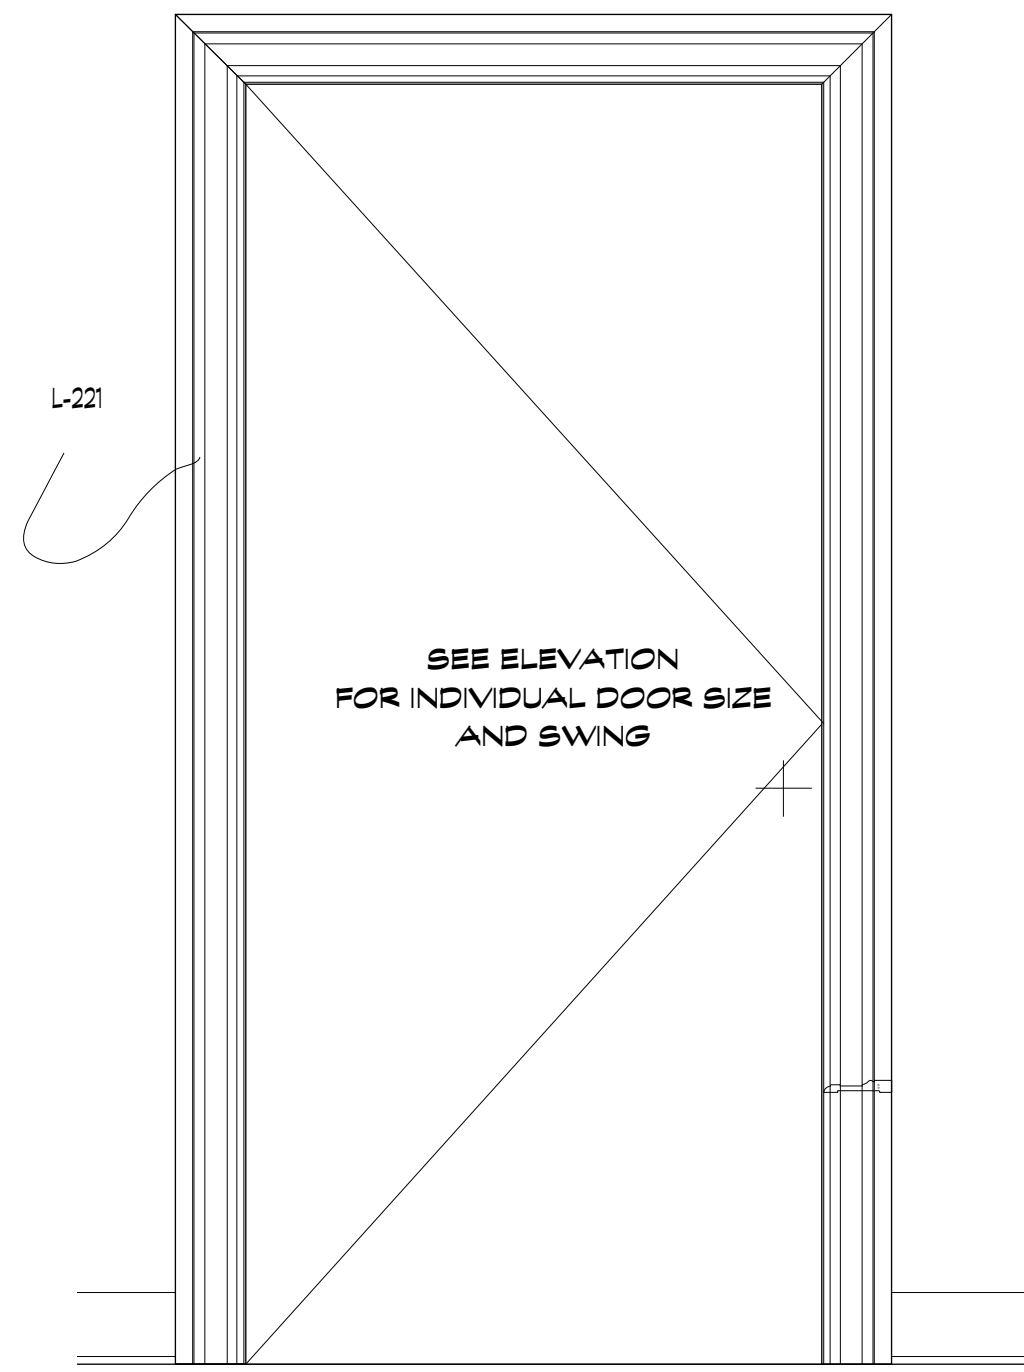

NOTE: REVERSE AND REPEAT TILE PATTERN ON DOOR SIDE!

PLAN VIEW K
Scale: 1/4" = 1'-0"

PLAN VIEW I
Scale: 1/4" = 1'-0"

PLAN VIEW J
Scale: 1/4" = 1'-0"

PLAN VIEW G
Scale: 1/4" = 1'-0"

PLAN VIEW H
Scale: 1/4" = 1'-0"

3 TYPICAL DOOR CASING DETAIL 3
Scale: 1" = 1'-0"

4 TYPICAL DOOR CASING DETAIL 4
Scale: Half Actual Size

TYPICAL DOOR PLAN
Scale: 1" = 1'-0"

5 HEADER DETAIL 5
Scale: 3" = 1'-0"

RC REFLECTED CEILING VIEW
Scale: 1/4" = 1'-0"