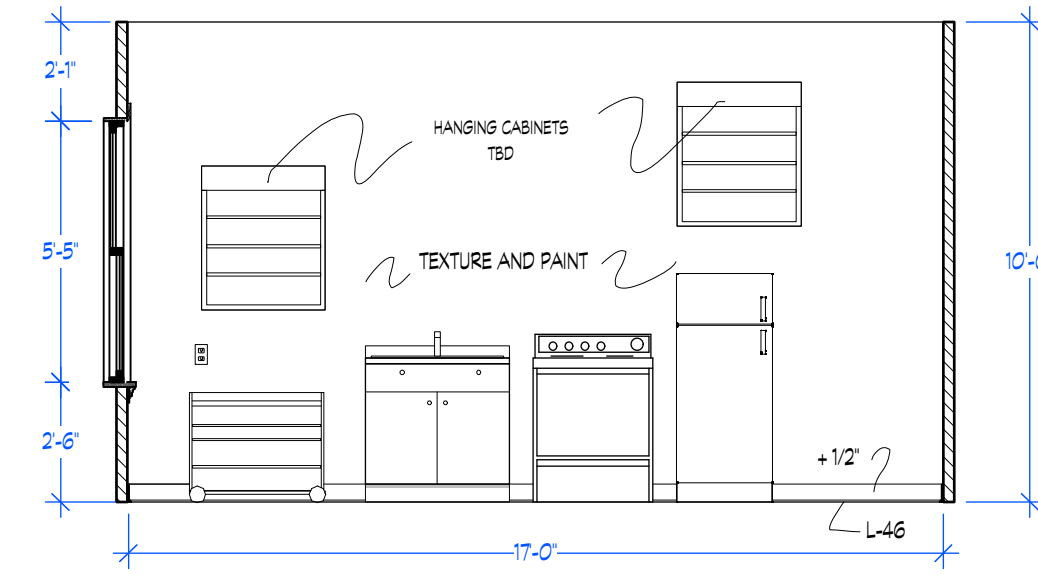

B1 CLOSET SIDE VIEW
Scale: 1/4" = 1'-0"

B2 HALL WINDOW
Scale: 1/4" = 1'-0"

B3 LIVING ROOM TV WALL
Scale: 1/4" = 1'-0"

PLAN WALL A
Scale: 1/4" = 1'-0"

FRONT DOOR PLAN
Scale: 1/4" = 1'-0"

CLOSET PLAN
Scale: 1/4" = 1'-0"

HALL WINDOW PLAN
Scale: 1/4" = 1'-0"

TV WALL PLAN
Scale: 1/4" = 1'-0"

C ADNAN'S APT VIEW WALL C
Scale: 1/4" = 1'-0"

D ADNAN'S APT VIEW D
Scale: 1/4" = 1'-0"

E ADNAN'S APT VIEW E
Scale: 1/4" = 1'-0"

PLAN VIEW C
Scale: 1/4" = 1'-0"

PLAN VIEW D
Scale: 1/4" = 1'-0"

PLAN VIEW E
Scale: 1/4" = 1'-0"

F KITCHEN VIEW F
Scale: 1/4" = 1'-0"

PLAN VIEW F
Scale: 1/4" = 1'-0"

1 WINDOW DETAIL 1
Scale: 1" = 1'-0"

2 WINDOW SIL DETAIL 2
Scale: Half Actual Size