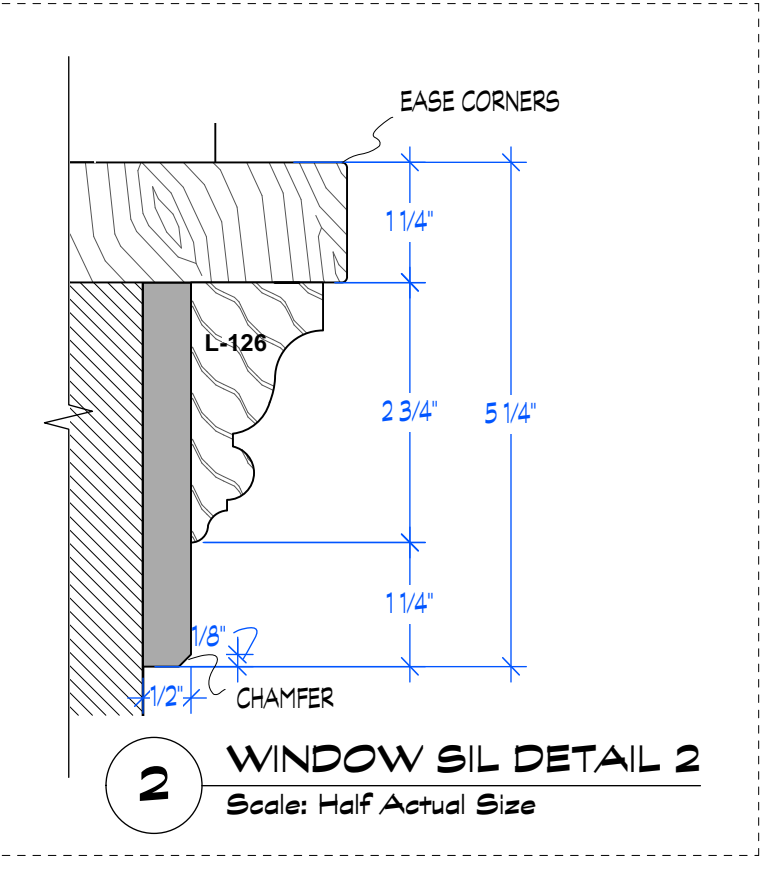

HALL WINDOW PLAN
Scale: 1/4" = 1'-0"

TV WALL PLAN
Scale: 1/4" = 1'-0"

C ADNAN'S APT VIEW WALL C
Scale: 1/4" = 1'-0"

D ADNAN'S APT VIEW D
Scale: 1/4" = 1'-0"

E ADNAN'S APT VIEW E
Scale: 1/4" = 1'-0"

PLAN VIEW C
Scale: 1/4" = 1'-0"

PLAN VIEW D
Scale: 1/4" = 1'-0"

PLAN VIEW E
Scale: 1/4" = 1'-0"

F KITCHEN VIEW F
Scale: 1/4" = 1'-0"

PLAN VIEW F
Scale: 1/4" = 1'-0"

1 WINDOW DETAIL 1
Scale: 1" = 1'-0"

2 WINDOW SIL DETAIL 2
Scale: Half Actual Size