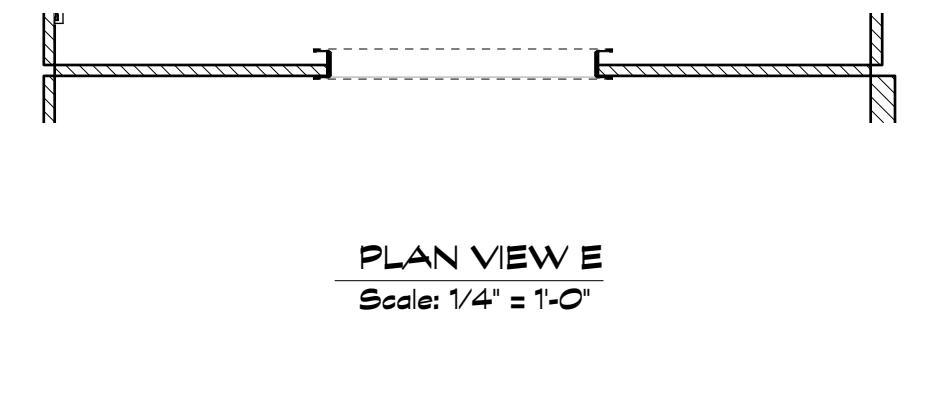

HALL WINDOW PLAN
Scale: 1/4" = 1'-0"

TV WALL PLAN
Scale: 1/4" = 1'-0"

C ADNAN'S APT VIEW WALL C
Scale: 1/4" = 1'-0"

D ADNAN'S APT VIEW D
Scale: 1/4" = 1'-0"

E ADNAN'S APT VIEW E
Scale: 1/4" = 1'-0"

PLAN VIEW C
Scale: 1/4" = 1'-0"

PLAN VIEW D
Scale: 1/4" = 1'-0"

PLAN VIEW E
Scale: 1/4" = 1'-0"

F KITCHEN VIEW F
Scale: 1/4" = 1'-0"

PLAN VIEW F
Scale: 1/4" = 1'-0"

1 WINDOW DETAIL 1
Scale: 1" = 1'-0"

2 WINDOW SIL DETAIL 2
Scale: Half Actual Size