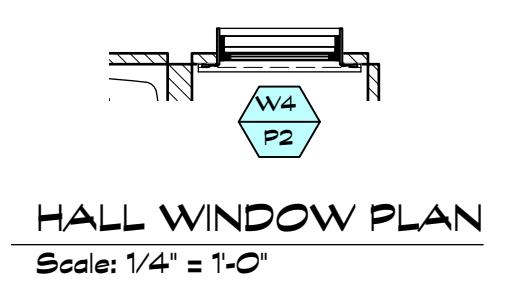

Constr. Coordinator: BRENT HAYWOOD

Set Name & Description: QUANTICO S3 ADNAN'S APT TECH PLAN

Director: SILVERCUP STAGE

quantico

season three

A ADNAN'S APT VIEW WALL A
Scale: 1/4" = 1'-0"

A FRONT DOOR FLAT VIEW
Scale: 1/4" = 1'-0"

B1 CLOSET SIDE VIEW
Scale: 1/4" = 1'-0"

B2 HALL WINDOW
Scale: 1/4" = 1'-0"

B3 LIVING ROOM TV WALL
Scale: 1/4" = 1'-0"

PLAN WALL A
Scale: 1/4" = 1'-0"

FRONT DOOR PLAN
Scale: 1/4" = 1'-0"

CLOSET PLAN
Scale: 1/4" = 1'-0"

HALL WINDOW PLAN
Scale: 1/4" = 1'-0"

TV WALL PLAN
Scale: 1/4" = 1'-0"

C ADNAN'S APT VIEW WALL C
Scale: 1/4" = 1'-0"

D ADNAN'S APT VIEW D
Scale: 1/4" = 1'-0"

E ADNAN'S APT VIEW E
Scale: 1/4" = 1'-0"

PLAN VIEW C
Scale: 1/4" = 1'-0"

PLAN VIEW D
Scale: 1/4" = 1'-0"

PLAN VIEW E
Scale: 1/4" = 1'-0"

F KITCHEN VIEW F
Scale: 1/4" = 1'-0"

PLAN VIEW F
Scale: 1/4" = 1'-0"

1 WINDOW DETAIL 1
Scale: 1" = 1'-0"

2 WINDOW SIL DETAIL 2
Scale: Half Actual Size