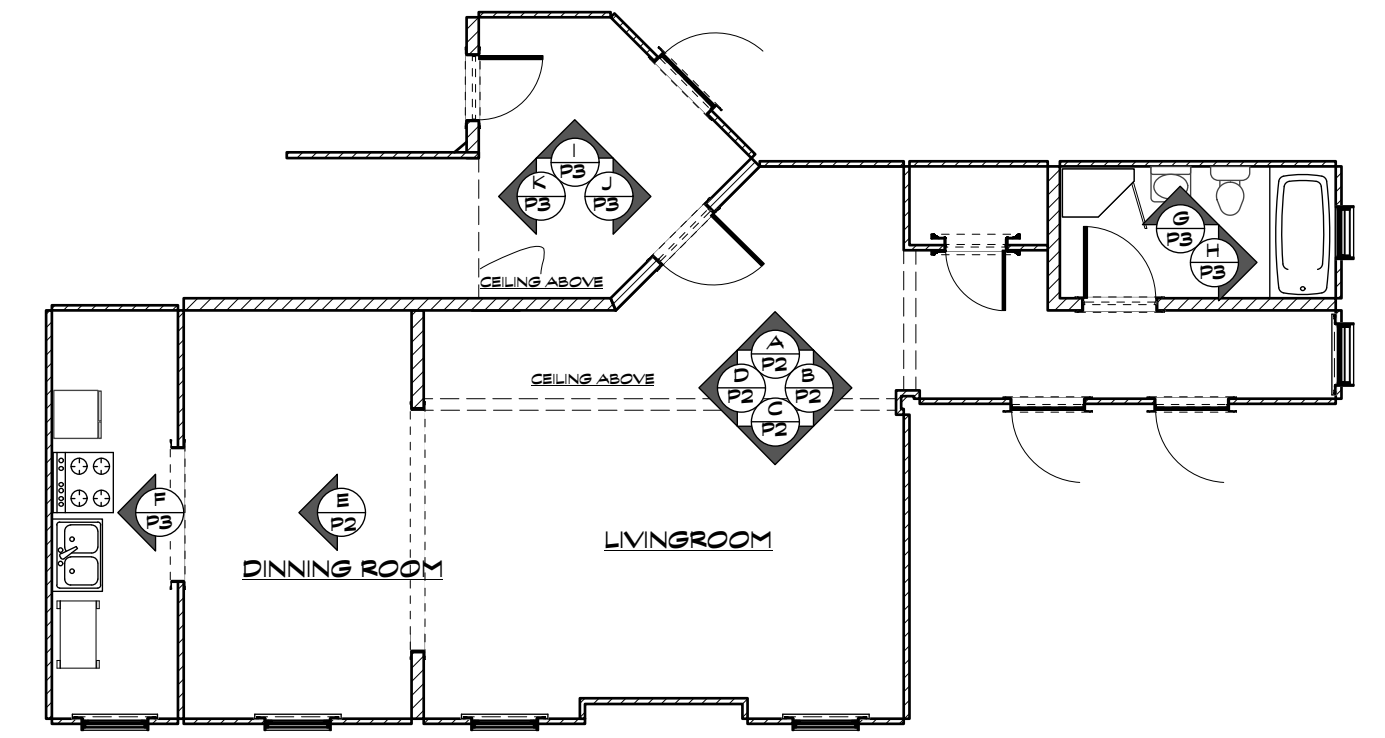

B1 CLOSET SIDE VIEW
Scale: 1/4" = 1'-0"

B2 HALL WINDOW
Scale: 1/4" = 1'-0"

B3 LIVING ROOM TV WALL
Scale: 1/4" = 1'-0"

PLAN WALL A
Scale: 1/4" = 1'-0"

FRONT DOOR PLAN
Scale: 1/4" = 1'-0"

CLOSET PLAN
Scale: 1/4" = 1'-0"

HALL WINDOW PLAN
Scale: 1/4" = 1'-0"

TV WALL PLAN
Scale: 1/4" = 1'-0"

C ADNAN'S APT VIEW WALL C
Scale: 1/4" = 1'-0"

D ADNAN'S APT VIEW D
Scale: 1/4" = 1'-0"

E ADNAN'S APT VIEW E
Scale: 1/4" = 1'-0"

PLAN VIEW C
Scale: 1/4" = 1'-0"

PLAN VIEW D
Scale: 1/4" = 1'-0"

PLAN VIEW E
Scale: 1/4" = 1'-0"

F KITCHEN VIEW F
Scale: 1/4" = 1'-0"

PLAN VIEW F
Scale: 1/4" = 1'-0"

1 WINDOW DETAIL 1
Scale: 1" = 1'-0"

2 WINDOW SIL DETAIL 2
Scale: Half Actual Size