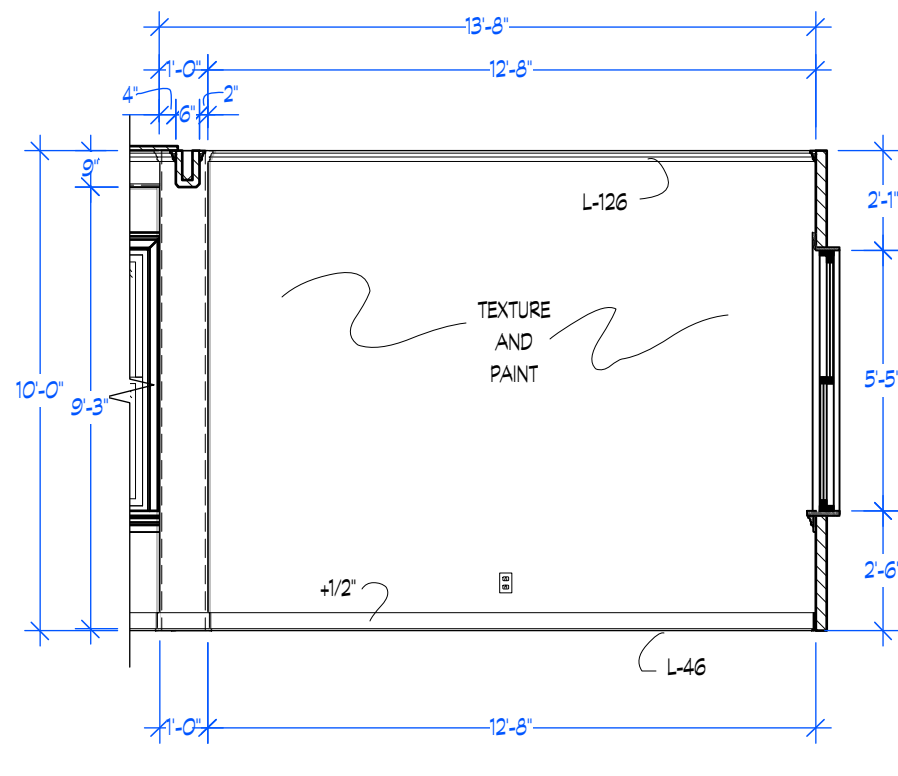

Constr. Coordinator: BRENT HAYWOOD

Set Name & Description: QUANTICO S3 ADNAN'S APT TECH PLAN

Director: SILVERCUP STAGE

quantico

season three

A ADNAN'S APT VIEW WALL A
Scale: 1/4" = 1'-0"

A FRONT DOOR FLAT VIEW
Scale: 1/4" = 1'-0"

B1 CLOSET SIDE VIEW
Scale: 1/4" = 1'-0"

B2 HALL WINDOW
Scale: 1/4" = 1'-0"

B3 LIVING ROOM TV WALL
Scale: 1/4" = 1'-0"

PLAN WALL A
Scale: 1/4" = 1'-0"

FRONT DOOR PLAN
Scale: 1/4" = 1'-0"

CLOSET PLAN
Scale: 1/4" = 1'-0"

HALL WINDOW PLAN
Scale: 1/4" = 1'-0"

TV WALL PLAN
Scale: 1/4" = 1'-0"

C ADNAN'S APT VIEW WALL C
Scale: 1/4" = 1'-0"

D ADNAN'S APT VIEW D
Scale: 1/4" = 1'-0"

E ADNAN'S APT VIEW E
Scale: 1/4" = 1'-0"

PLAN VIEW C
Scale: 1/4" = 1'-0"

PLAN VIEW D
Scale: 1/4" = 1'-0"

PLAN VIEW E
Scale: 1/4" = 1'-0"

F KITCHEN VIEW F
Scale: 1/4" = 1'-0"

PLAN VIEW F
Scale: 1/4" = 1'-0"

1 WINDOW DETAIL 1
Scale: 1" = 1'-0"

2 WINDOW SIL DETAIL 2
Scale: Half Actual Size