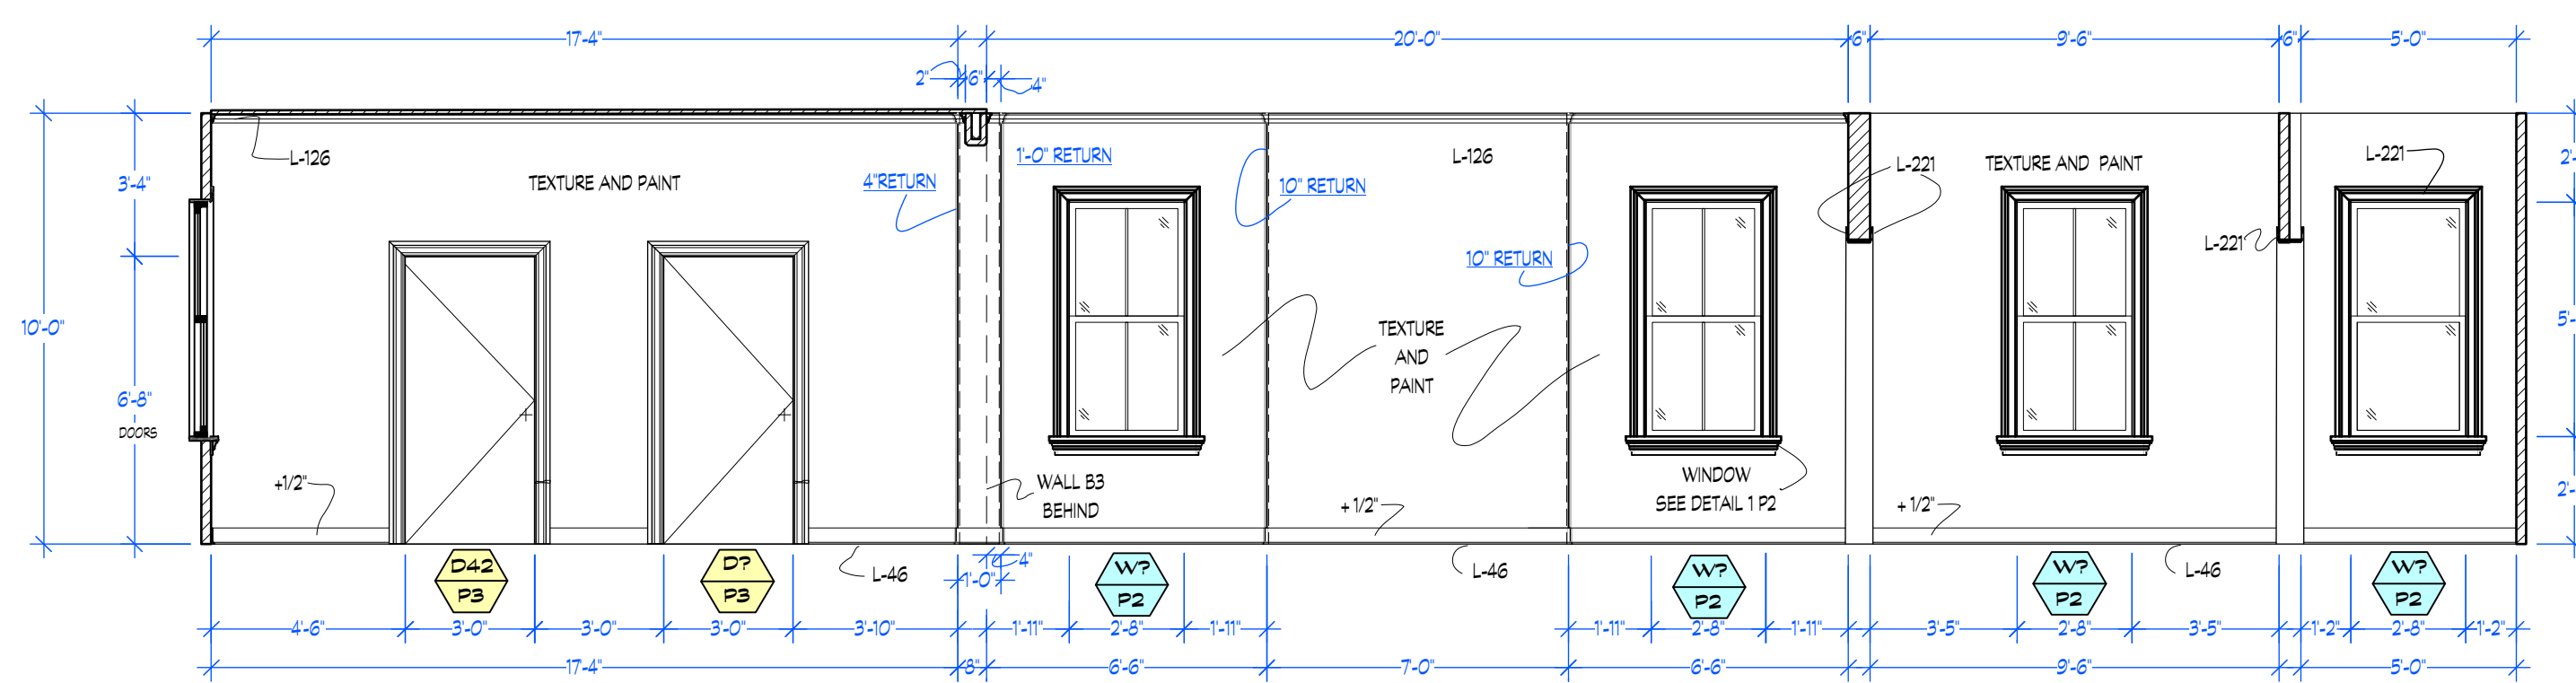

B1 CLOSET SIDE VIEW
Scale: 1/4" = 1'-0"

B2 HALL WINDOW
Scale: 1/4" = 1'-0"

B3 LIVING ROOM TV WALL
Scale: 1/4" = 1'-0"

PLAN WALL A
Scale: 1/4" = 1'-0"

FRONT DOOR PLAN
Scale: 1/4" = 1'-0"

CLOSET PLAN
Scale: 1/4" = 1'-0"

HALL WINDOW PLAN
Scale: 1/4" = 1'-0"

TV WALL PLAN
Scale: 1/4" = 1'-0"

C ADNAN'S APT VIEW WALL C
Scale: 1/4" = 1'-0"

D ADNAN'S APT VIEW D
Scale: 1/4" = 1'-0"

E ADNAN'S APT VIEW E
Scale: 1/4" = 1'-0"

PLAN VIEW C
Scale: 1/4" = 1'-0"

PLAN VIEW D
Scale: 1/4" = 1'-0"

PLAN VIEW E
Scale: 1/4" = 1'-0"

F KITCHEN VIEW F
Scale: 1/4" = 1'-0"

PLAN VIEW F
Scale: 1/4" = 1'-0"

1 WINDOW DETAIL 1
Scale: 1" = 1'-0"

2 WINDOW SIL DETAIL 2
Scale: Half Actual Size