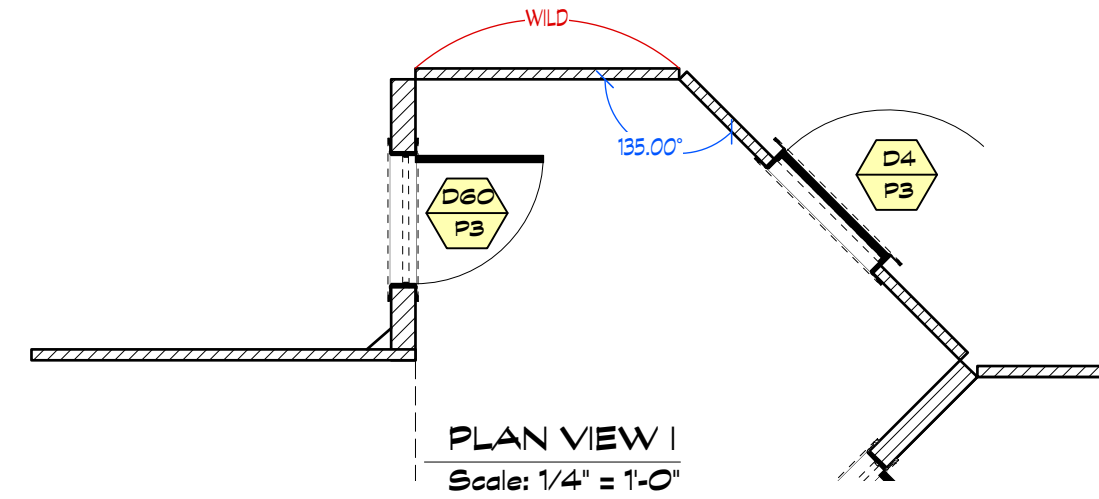

quantico
 season three

K HALLWAY VIEW K
Scale: 1/4" = 1'-0"

I HALLWAY VIEW I
Scale: 1/4" = 1'-0"

J VIEW J HALL DOOR FLATTENED
Scale: 1/4" = 1'-0"

G BATHROOM VIEW G
Scale: 1/4" = 1'-0"

H BATHROOM VIEW H
Scale: 1/4" = 1'-0"

NOTE: REVERSE AND REPEAT TILE PATTERN ON DOOR SIDE!

PLAN VIEW K
Scale: 1/4" = 1'-0"

PLAN VIEW I
Scale: 1/4" = 1'-0"

PLAN VIEW J
Scale: 1/4" = 1'-0"

PLAN VIEW G
Scale: 1/4" = 1'-0"

PLAN VIEW H
Scale: 1/4" = 1'-0"