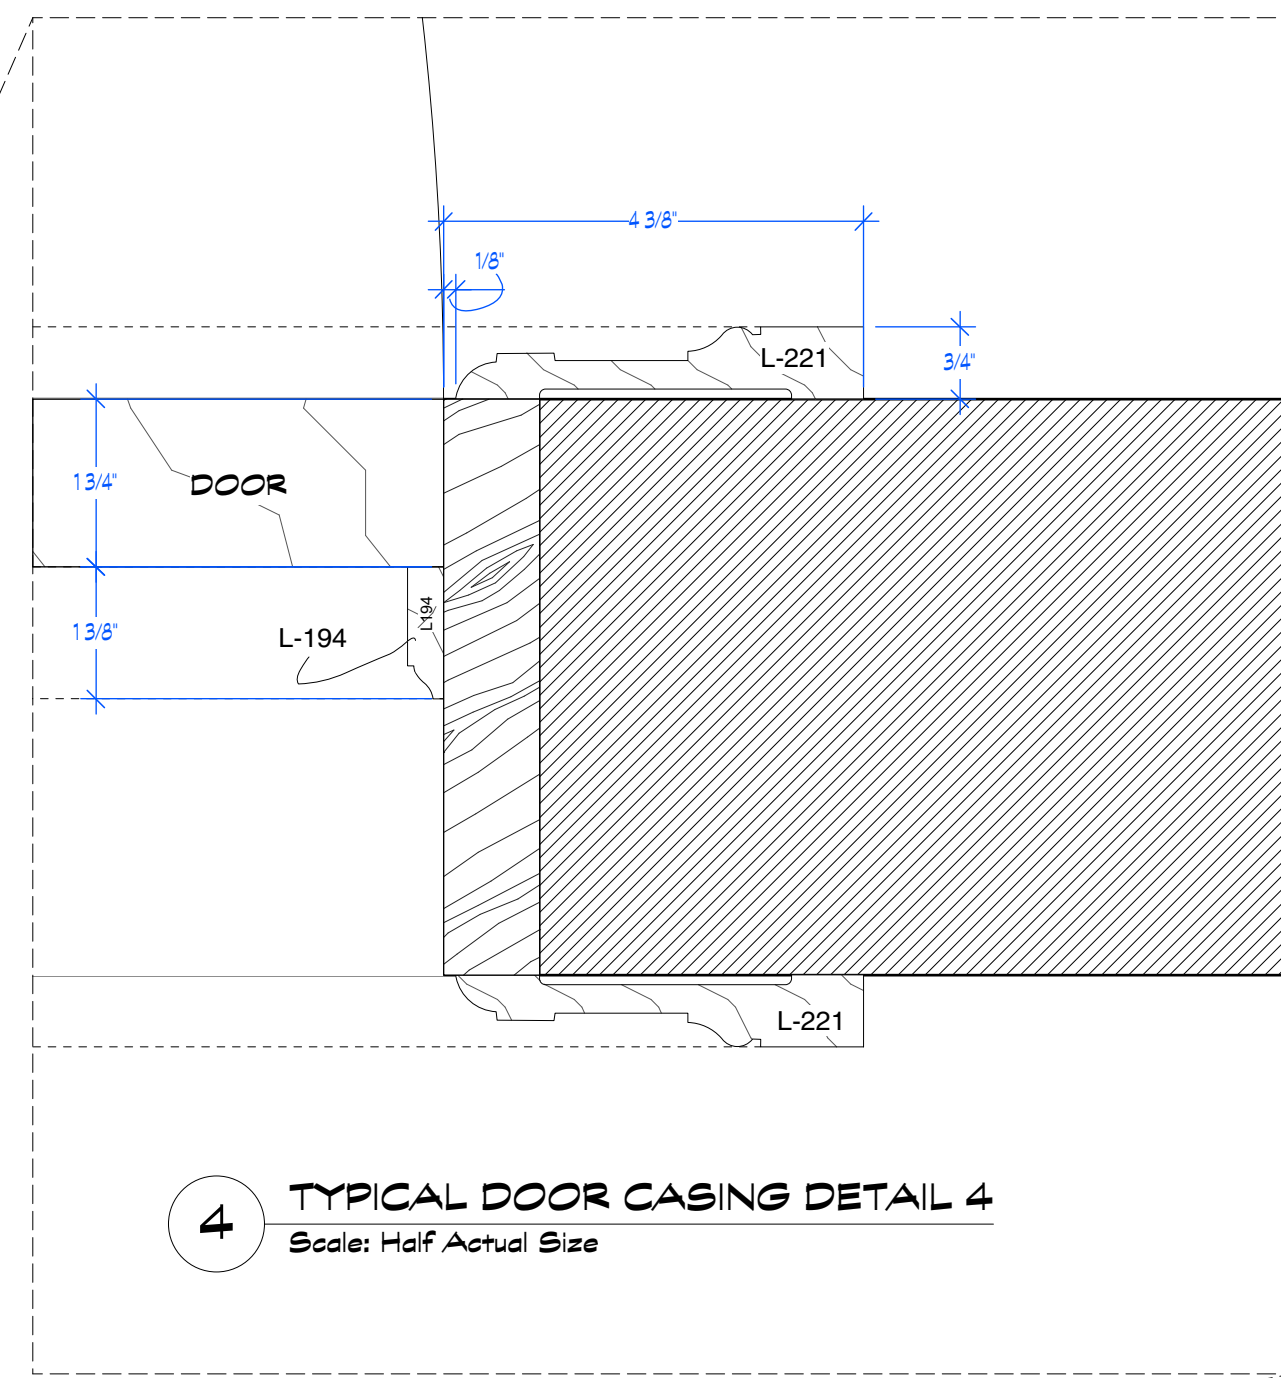

PLAN VIEW D
Scale: 1/4" = 1'-0"

PLAN VIEW E
Scale: 1/4" = 1'-0"

F KITCHEN VIEW F
Scale: 1/4" = 1'-0"

PLAN VIEW F
Scale: 1/4" = 1'-0"

1 WINDOW DETAIL 1
Scale: 1" = 1'-0"

2 WINDOW SIL DETAIL 2
Scale: Half Actual Size

NOTE: REVERSE AND REPEAT TILE PATTERN ON DOOR SIDE!

PLAN VIEW K
Scale: 1/4" = 1'-0"

PLAN VIEW I
Scale: 1/4" = 1'-0"

PLAN VIEW J
Scale: 1/4" = 1'-0"

PLAN VIEW G
Scale: 1/4" = 1'-0"

PLAN VIEW H
Scale: 1/4" = 1'-0"

3 TYPICAL DOOR CASING DETAIL 3
Scale: 1" = 1'-0"

4 TYPICAL DOOR CASING DETAIL 4
Scale: Half Actual Size

TYPICAL DOOR PLAN
Scale: 1" = 1'-0"

5 HEADER DETAIL 5
Scale: 3" = 1'-0"

RC REFLECTED CEILING VIEW
Scale: 1/4" = 1'-0"