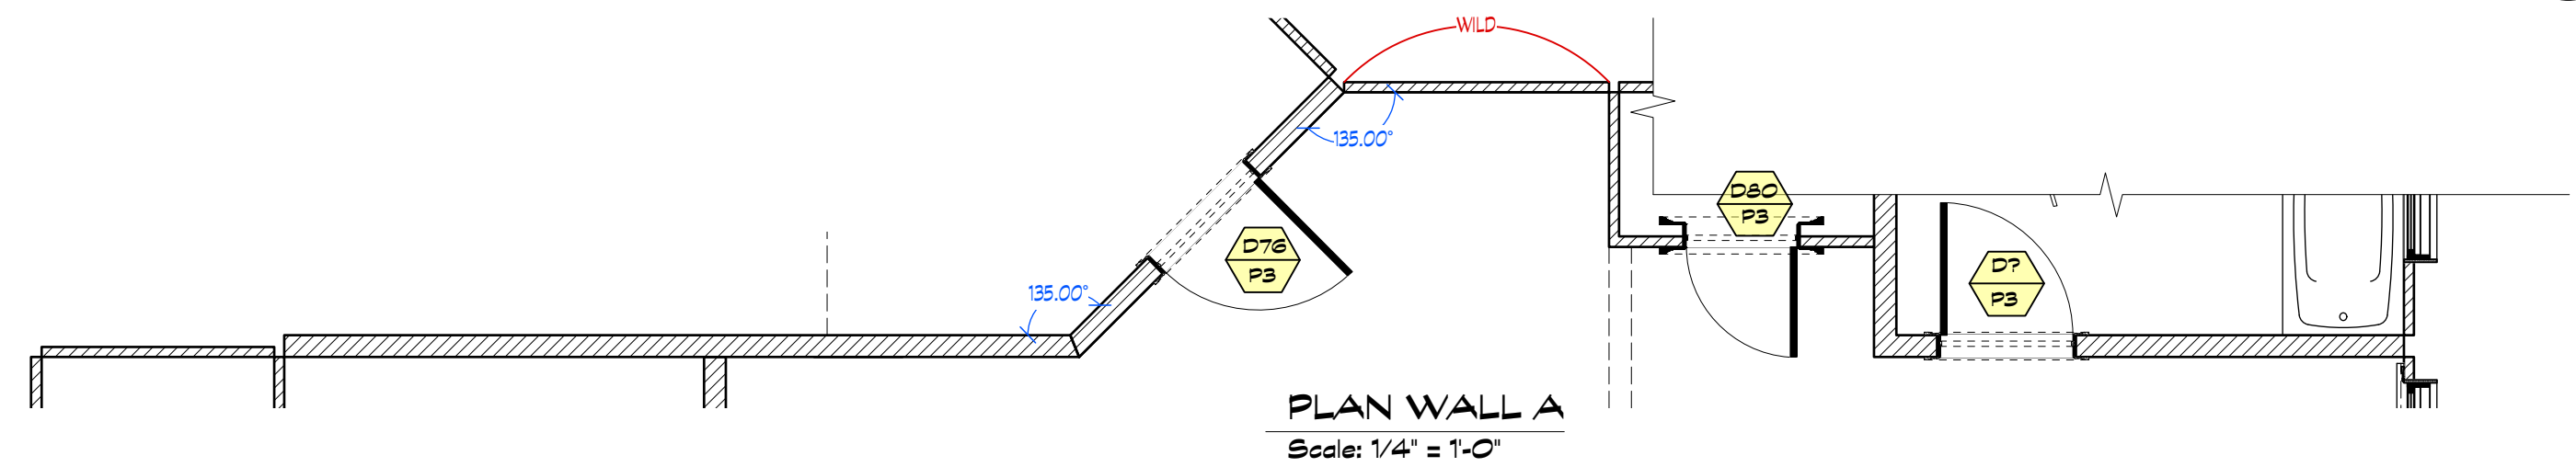

PLAN WALL A
Scale: 1/4" = 1'-0"

FRONT DOOR PLAN
Scale: 1/4" = 1'-0"