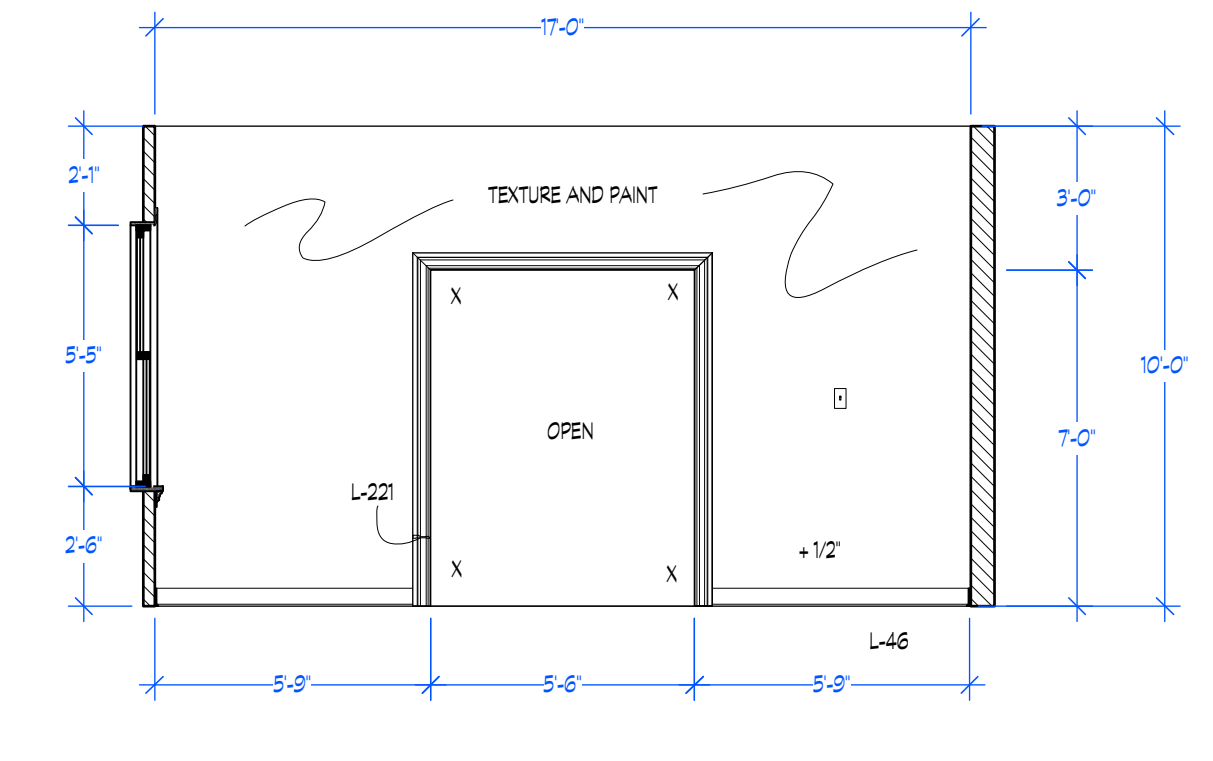

B1 CLOSET SIDE VIEW
Scale: 1/4" = 1'-0"

B2 HALL WINDOW
Scale: 1/4" = 1'-0"

B3 LIVING ROOM TV WALL
Scale: 1/4" = 1'-0"

PLAN WALL A
Scale: 1/4" = 1'-0"

FRONT DOOR PLAN
Scale: 1/4" = 1'-0"

CLOSET PLAN
Scale: 1/4" = 1'-0"

HALL WINDOW PLAN
Scale: 1/4" = 1'-0"

TV WALL PLAN
Scale: 1/4" = 1'-0"

C ADNAN'S APT VIEW WALL C
Scale: 1/4" = 1'-0"

D ADNAN'S APT VIEW D
Scale: 1/4" = 1'-0"

E ADNAN'S APT VIEW E
Scale: 1/4" = 1'-0"

PLAN VIEW C
Scale: 1/4" = 1'-0"

PLAN VIEW D
Scale: 1/4" = 1'-0"

PLAN VIEW E
Scale: 1/4" = 1'-0"

F KITCHEN VIEW F
Scale: 1/4" = 1'-0"

PLAN VIEW F
Scale: 1/4" = 1'-0"

1 WINDOW DETAIL 1
Scale: 1" = 1'-0"

2 WINDOW SIL DETAIL 2
Scale: Half Actual Size