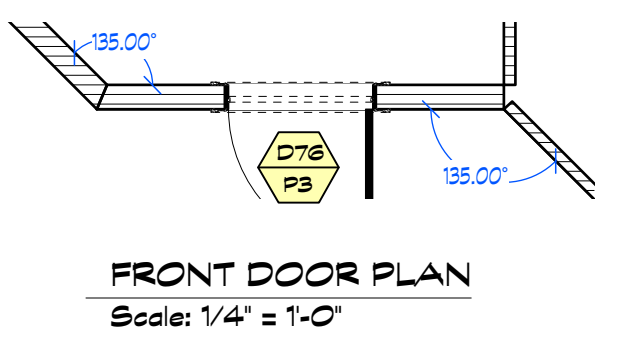

Constr. Coordinator: BRENT HAYWOOD

Set Name & Description: QUANTICO S3 ADNAN'S APT TECH PLAN

Director: SILVERCUP STAGE

quantico

season three

A ADNAN'S APT VIEW WALL A
Scale: 1/4" = 1'-0"

A FRONT DOOR FLAT VIEW
Scale: 1/4" = 1'-0"

B1 CLOSET SIDE VIEW
Scale: 1/4" = 1'-0"

B2 HALL WINDOW
Scale: 1/4" = 1'-0"

B3 LIVING ROOM TV WALL
Scale: 1/4" = 1'-0"

PLAN WALL A
Scale: 1/4" = 1'-0"

FRONT DOOR PLAN
Scale: 1/4" = 1'-0"

CLOSET PLAN
Scale: 1/4" = 1'-0"

HALL WINDOW PLAN
Scale: 1/4" = 1'-0"

TV WALL PLAN
Scale: 1/4" = 1'-0"

C ADNAN'S APT VIEW WALL C
Scale: 1/4" = 1'-0"

D ADNAN'S APT VIEW D
Scale: 1/4" = 1'-0"

E ADNAN'S APT VIEW E
Scale: 1/4" = 1'-0"

PLAN VIEW C
Scale: 1/4" = 1'-0"

PLAN VIEW D
Scale: 1/4" = 1'-0"

PLAN VIEW E
Scale: 1/4" = 1'-0"

F KITCHEN VIEW F
Scale: 1/4" = 1'-0"

PLAN VIEW F
Scale: 1/4" = 1'-0"

1 WINDOW DETAIL 1
Scale: 1" = 1'-0"

2 WINDOW SIL DETAIL 2
Scale: Half Actual Size