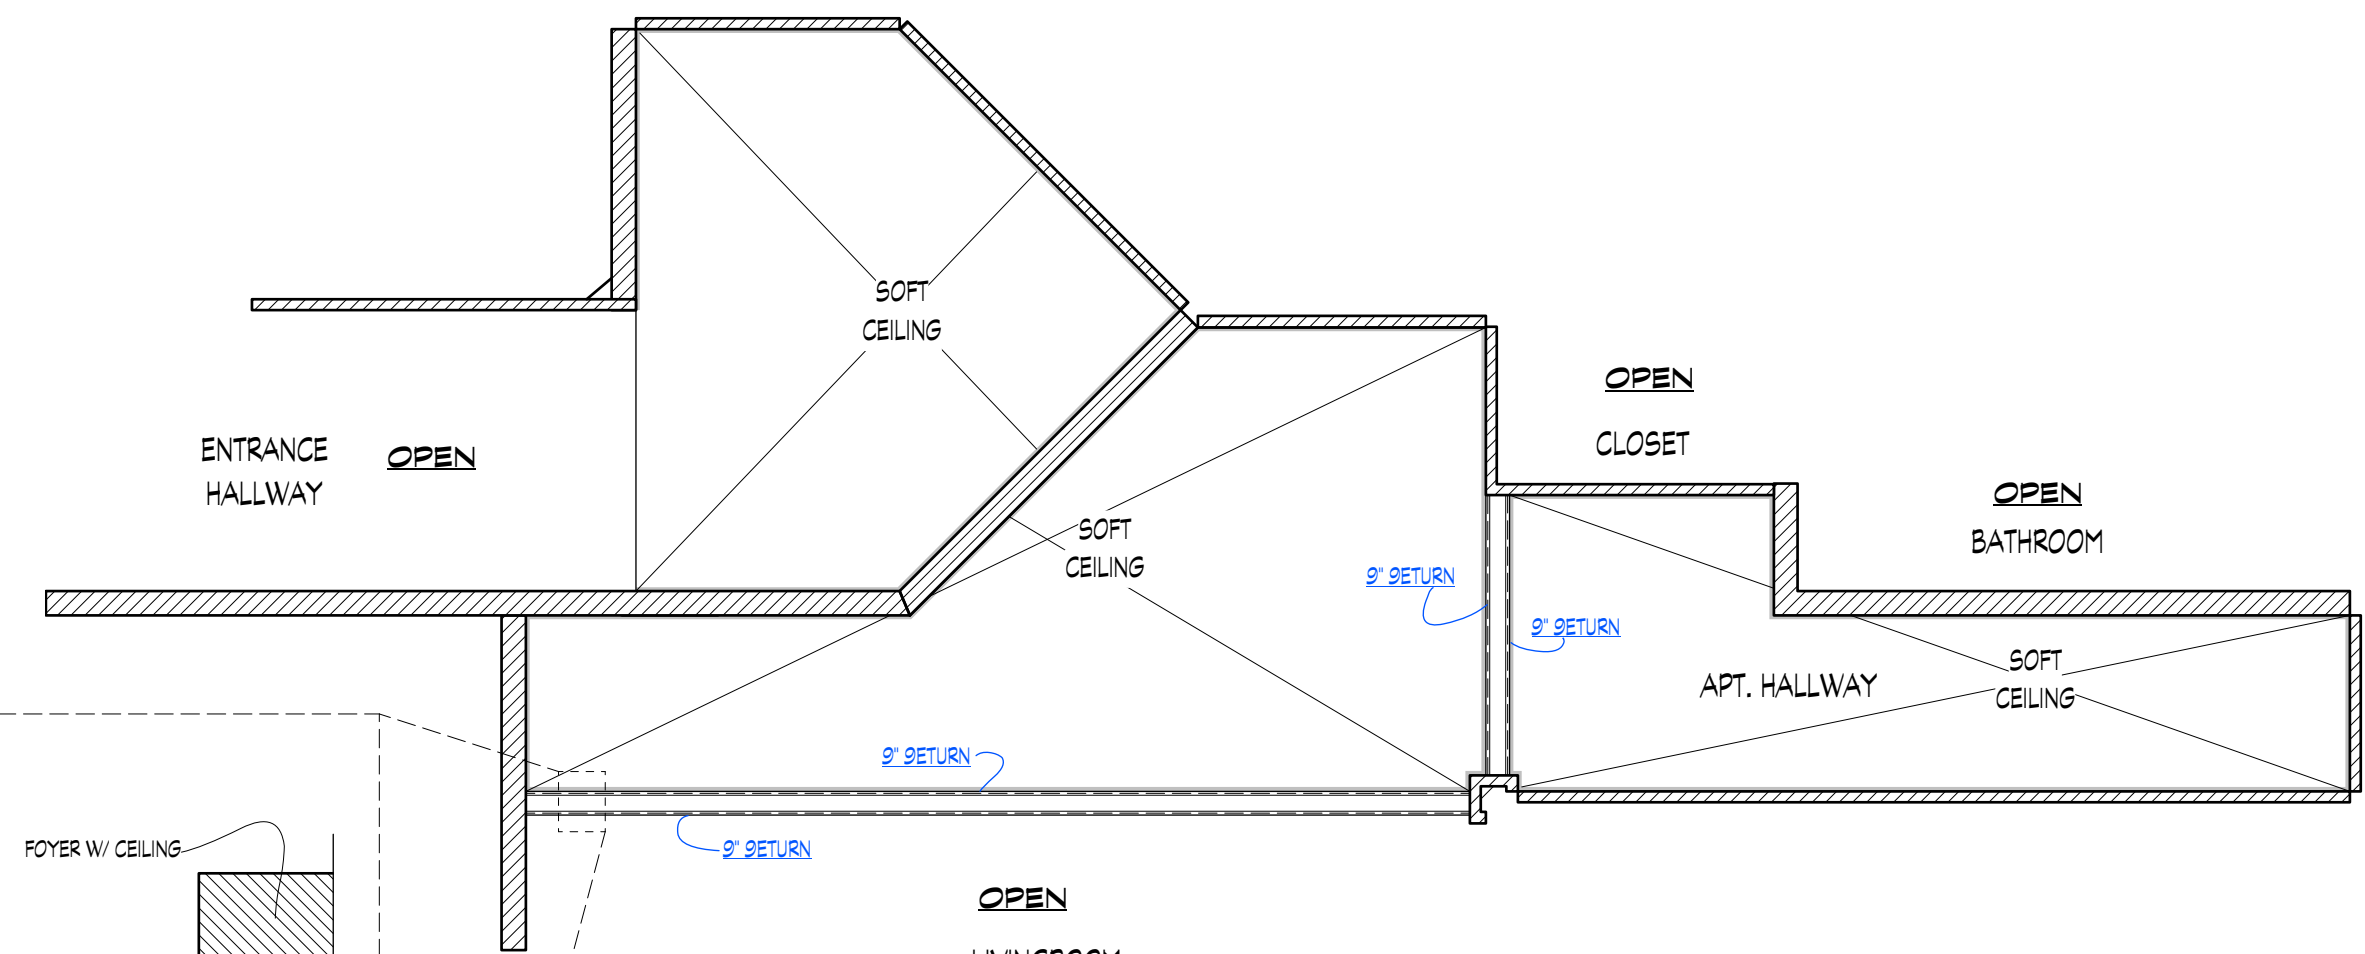

NOTE: REVERSE AND REPEAT TILE PATTERN ON DOOR SIDE!

PLAN VIEW K
Scale: 1/4" = 1'-0"

PLAN VIEW I
Scale: 1/4" = 1'-0"

PLAN VIEW J
Scale: 1/4" = 1'-0"

PLAN VIEW G
Scale: 1/4" = 1'-0"

PLAN VIEW H
Scale: 1/4" = 1'-0"

3 TYPICAL DOOR CASING DETAIL 3
Scale: 1" = 1'-0"

4 TYPICAL DOOR CASING DETAIL 4
Scale: Half Actual Size

TYPICAL DOOR PLAN
Scale: 1" = 1'-0"

5 HEADER DETAIL 5
Scale: 3" = 1'-0"

RC REFLECTED CEILING VIEW
Scale: 1/4" = 1'-0"