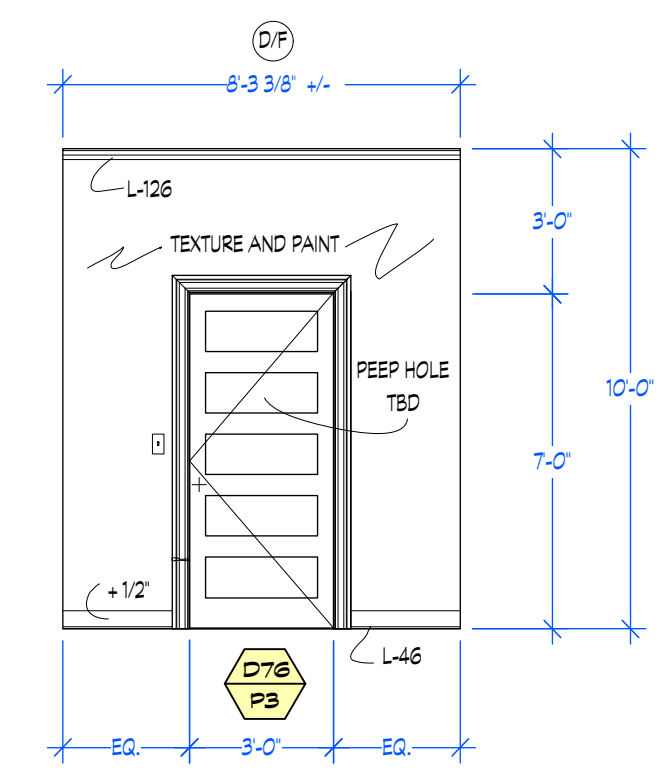

Constr. Coordinator: BRENT HAYWOOD

Set Name & Description: QUANTICO S3 ADNAN'S APT TECH PLAN

Director: SILVERCUP STAGE

quantico

season three

A ADNAN'S APT VIEW WALL A
Scale: 1/4" = 1'-0"

A FRONT DOOR FLAT VIEW
Scale: 1/4" = 1'-0"

B1 CLOSET SIDE VIEW
Scale: 1/4" = 1'-0"

B2 HALL WINDOW
Scale: 1/4" = 1'-0"

B3 LIVING ROOM TV WALL
Scale: 1/4" = 1'-0"

PLAN WALL A
Scale: 1/4" = 1'-0"

FRONT DOOR PLAN
Scale: 1/4" = 1'-0"

CLOSET PLAN
Scale: 1/4" = 1'-0"