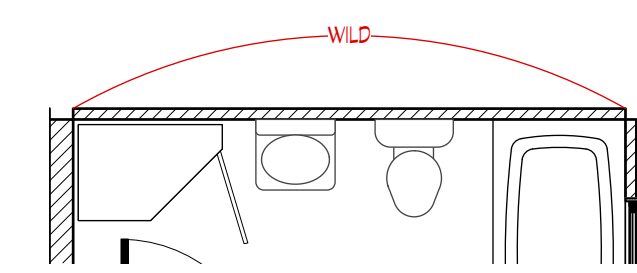

NOTE: REVERSE AND REPEAT TILE PATTERN ON DOOR SIDE!

PLAN VIEW K
Scale: 1/4" = 1'-0"

PLAN VIEW I
Scale: 1/4" = 1'-0"

PLAN VIEW J
Scale: 1/4" = 1'-0"

PLAN VIEW G
Scale: 1/4" = 1'-0"

PLAN VIEW H
Scale: 1/4" = 1'-0"

3 TYPICAL DOOR CASING DETAIL 3
Scale: 1" = 1'-0"

4 TYPICAL DOOR CASING DETAIL 4
Scale: Half Actual Size

TYPICAL DOOR PLAN
Scale: 1" = 1'-0"

5 HEADER DETAIL 5
Scale: 3" = 1'-0"

RC REFLECTED CEILING VIEW
Scale: 1/4" = 1'-0"