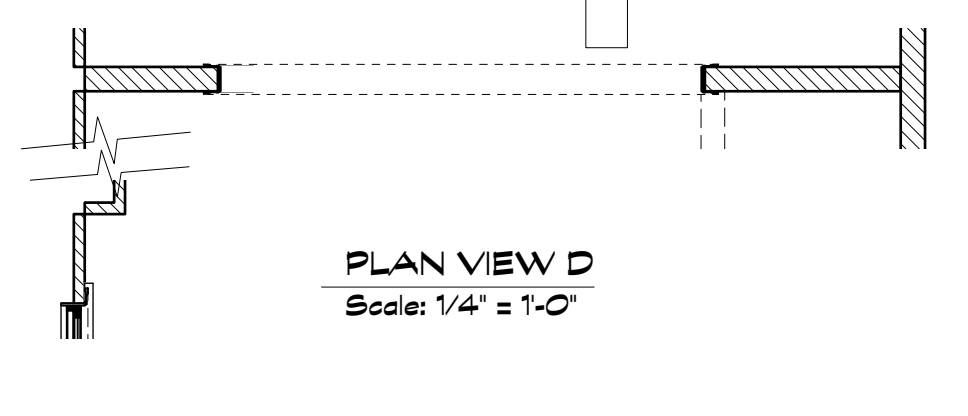

HALL WINDOW PLAN
Scale: 1/4" = 1'-0"

TV WALL PLAN
Scale: 1/4" = 1'-0"

C ADNAN'S APT VIEW WALL C
Scale: 1/4" = 1'-0"

D ADNAN'S APT VIEW D
Scale: 1/4" = 1'-0"

E ADNAN'S APT VIEW E
Scale: 1/4" = 1'-0"

PLAN VIEW C
Scale: 1/4" = 1'-0"

PLAN VIEW D
Scale: 1/4" = 1'-0"

PLAN VIEW E
Scale: 1/4" = 1'-0"

F KITCHEN VIEW F
Scale: 1/4" = 1'-0"

PLAN VIEW F
Scale: 1/4" = 1'-0"

1 WINDOW DETAIL 1
Scale: 1" = 1'-0"

2 WINDOW SIL DETAIL 2
Scale: Half Actual Size