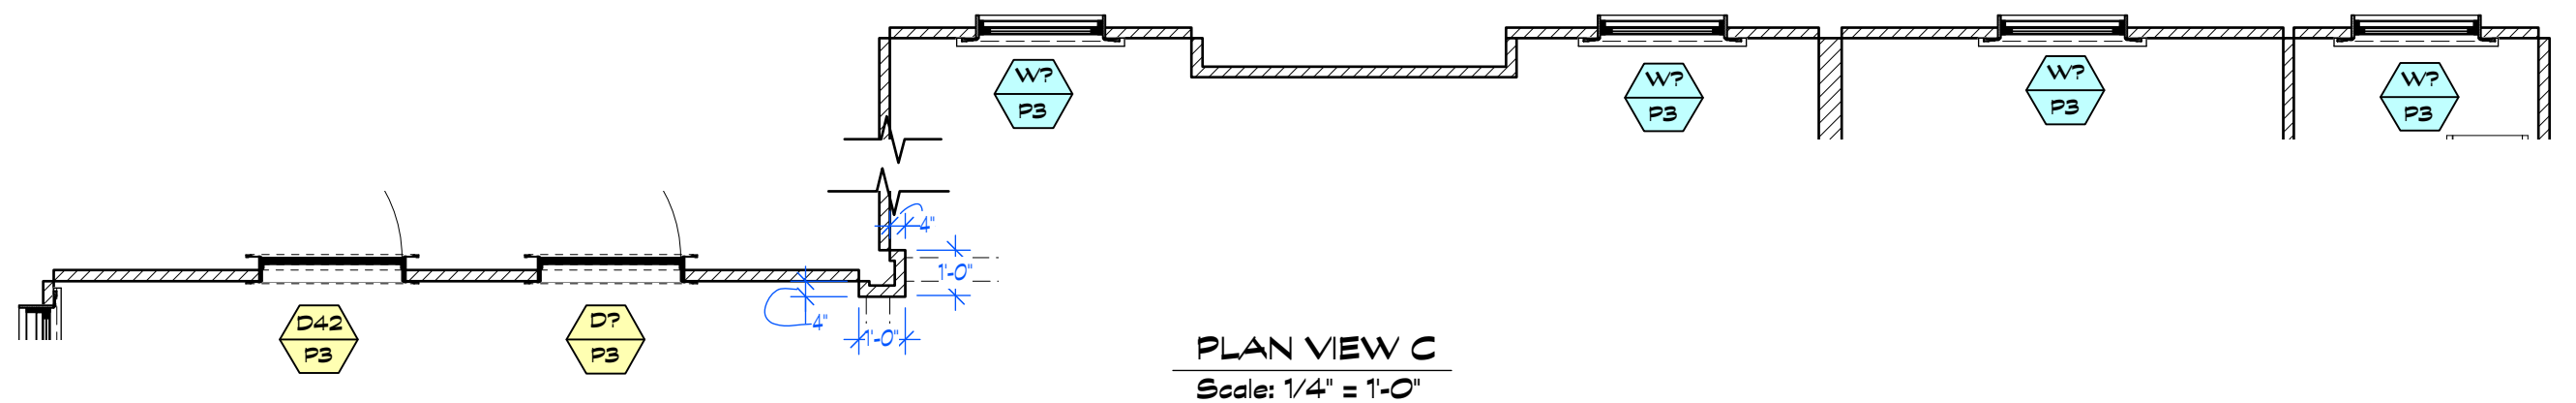

HALL WINDOW PLAN
Scale: 1/4" = 1'-0"

TV WALL PLAN
Scale: 1/4" = 1'-0"

C ADNAN'S APT VIEW WALL C
Scale: 1/4" = 1'-0"

D ADNAN'S APT VIEW D
Scale: 1/4" = 1'-0"

E ADNAN'S APT VIEW E
Scale: 1/4" = 1'-0"

PLAN VIEW C
Scale: 1/4" = 1'-0"

PLAN VIEW D
Scale: 1/4" = 1'-0"

PLAN VIEW E
Scale: 1/4" = 1'-0"

F KITCHEN VIEW F
Scale: 1/4" = 1'-0"

PLAN VIEW F
Scale: 1/4" = 1'-0"

1 WINDOW DETAIL 1
Scale: 1" = 1'-0"

2 WINDOW SIL DETAIL 2
Scale: Half Actual Size