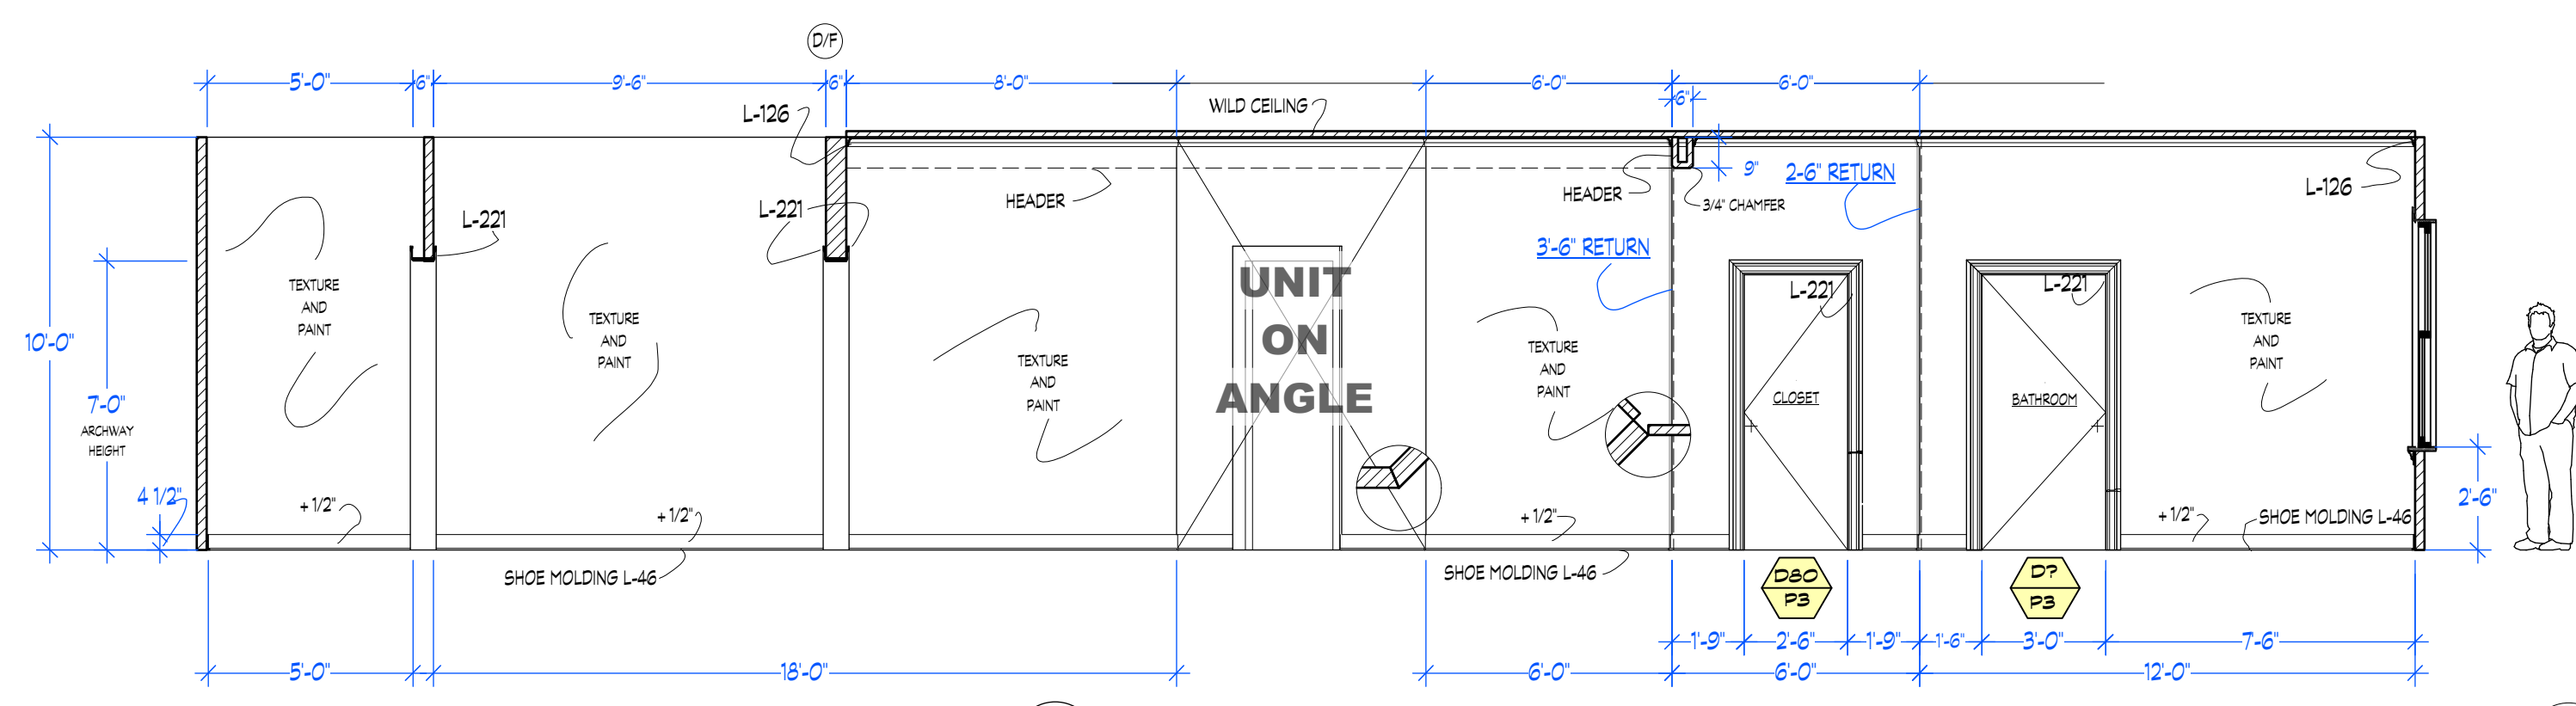

ADNAN'S APARTMENT TECHNICAL PLAN
Scale: 1/2" = 1'-0"

DOOR NUMBER	D76	D8	2	1	1
QTY	1	1	1	3	1
TYPE	ENTRANCE	HALL DOOR	BASEMENT	INTERIOR APT	CLOSET
ELEVATION					
DOOR OPENING SIZE	36 X 84	36 X 84	32 X 80	36 X 80	30 X 80
DOOR MATERIAL	WOOD	WOOD	WOOD	WOOD	WOOD
FINISH	PAINT	PAINT	PAINT	PAINT	PAINT
DETAIL SHEET	4	4	4	4	4
HARDWARE STYLE					
ENTRY	1	1	X	3	X
ESCUTCHEON PLATE	X	X	X	X	X
KNOB AND LOCK	1	1	1	X	1
HARDWARE FINISH	PER SET DEC	PER SET DEC	PER SET DEC	PER SET DEC	PER SET DEC
HINGE QTY	3 PER	3 PER	3 PER	3 PER	3 PER
NOTES	ADD PEEP HOLE	BUILD UP TO MATCH			CLOSET DOOR LOCKS

Constr. Coordinator: BRENT HAYWOOD

Set Name & Description: QUANTICO S3 ADNAN'S APT TECH PLAN

Director: SILVERCUP STAGE

quantico

season three

A ADNAN'S APT VIEW WALL A
Scale: 1/4" = 1'-0"

A FRONT DOOR FLAT VIEW
Scale: 1/4" = 1'-0"

B1 CLOSET SIDE VIEW
Scale: 1/4" = 1'-0"

B2 HALL WINDOW
Scale: 1/4" = 1'-0"

B3 LIVING ROOM TV WALL
Scale: 1/4" = 1'-0"

PLAN WALL A
Scale: 1/4" = 1'-0"

FRONT DOOR PLAN
Scale: 1/4" = 1'-0"

CLOSET PLAN
Scale: 1/4" = 1'-0"

PLAN VIEW D
Scale: 1/4" = 1'-0"

PLAN VIEW E
Scale: 1/4" = 1'-0"

F KITCHEN VIEW F
Scale: 1/4" = 1'-0"

PLAN VIEW F
Scale: 1/4" = 1'-0"

1 WINDOW DETAIL 1
Scale: 1" = 1'-0"

2 WINDOW SIL DETAIL 2
Scale: Half Actual Size