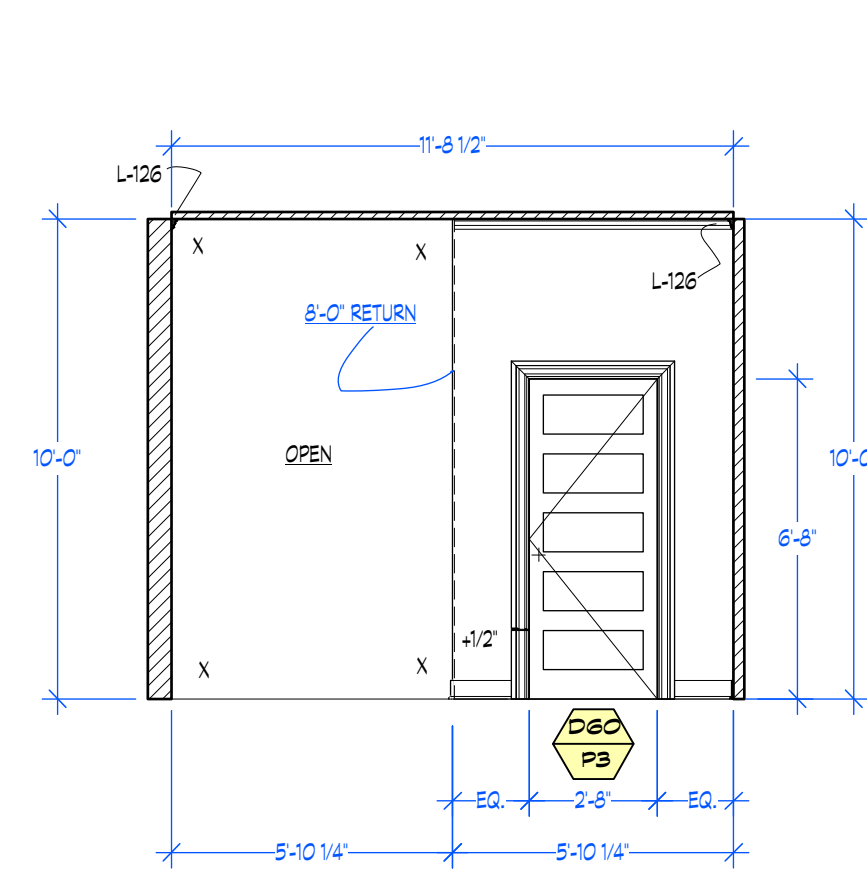

K HALLWAY VIEW K
Scale: 1/4" = 1'-0"