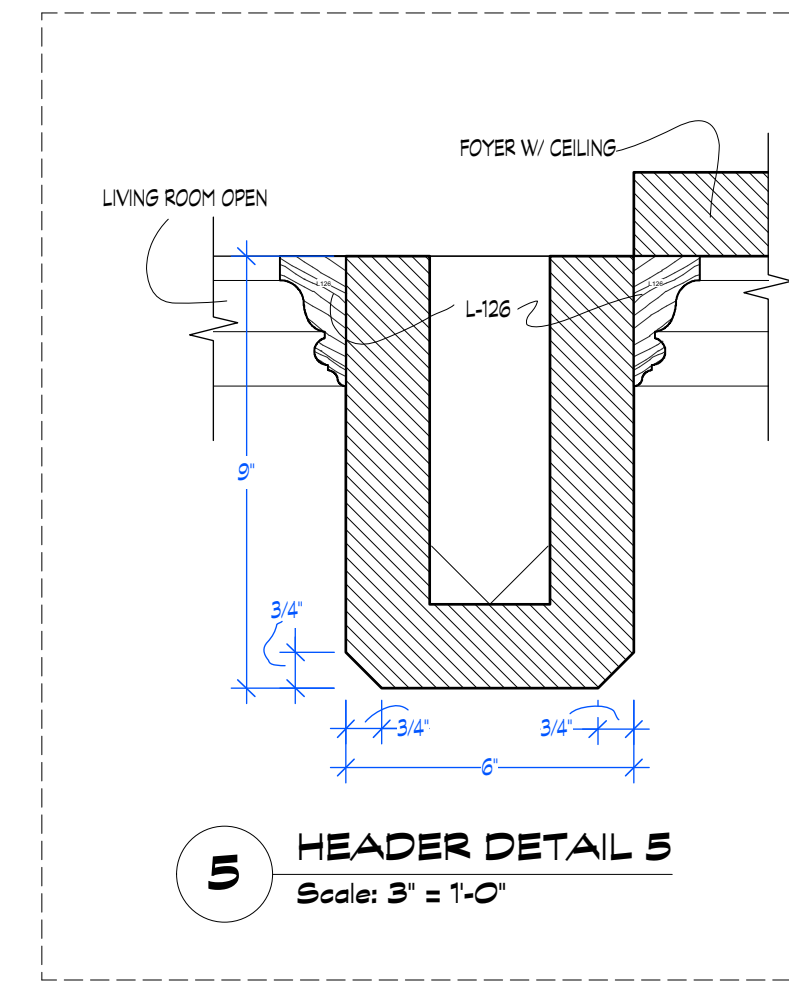

NOTE: REVERSE AND REPEAT TILE PATTERN ON DOOR SIDE!

PLAN VIEW K
Scale: 1/4" = 1'-0"

PLAN VIEW I
Scale: 1/4" = 1'-0"

PLAN VIEW J
Scale: 1/4" = 1'-0"

PLAN VIEW G
Scale: 1/4" = 1'-0"

PLAN VIEW H
Scale: 1/4" = 1'-0"

3 TYPICAL DOOR CASING DETAIL 3
Scale: 1" = 1'-0"

4 TYPICAL DOOR CASING DETAIL 4
Scale: Half Actual Size

TYPICAL DOOR PLAN
Scale: 1" = 1'-0"

5 HEADER DETAIL 5
Scale: 3" = 1'-0"

RC REFLECTED CEILING VIEW
Scale: 1/4" = 1'-0"