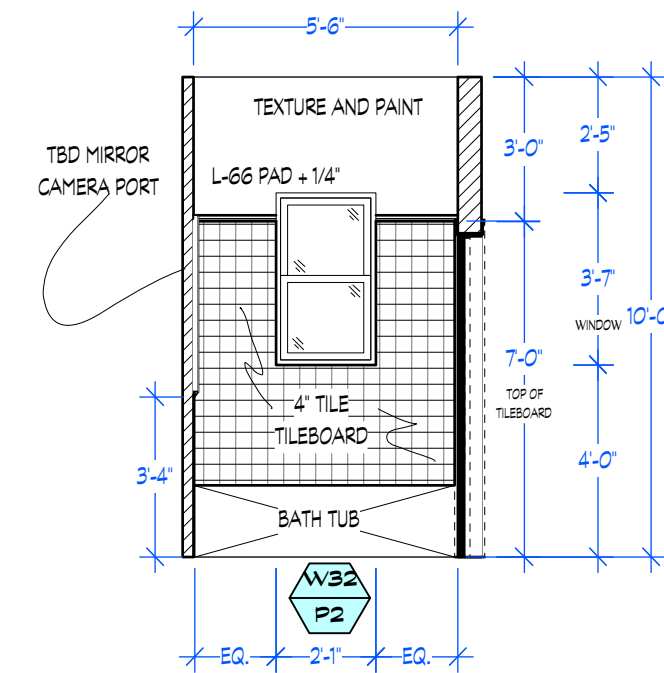

PLAN VIEW D
Scale: 1/4" = 1'-0"

PLAN VIEW E
Scale: 1/4" = 1'-0"

F KITCHEN VIEW F
Scale: 1/4" = 1'-0"

PLAN VIEW F
Scale: 1/4" = 1'-0"

1 WINDOW DETAIL 1
Scale: 1" = 1'-0"

2 WINDOW SIL DETAIL 2
Scale: Half Actual Size

quantico
 season three

K HALLWAY VIEW K
Scale: 1/4" = 1'-0"

I HALLWAY VIEW I
Scale: 1/4" = 1'-0"

J VIEW J HALL DOOR FLATTENED
Scale: 1/4" = 1'-0"

G BATHROOM VIEW G
Scale: 1/4" = 1'-0"

H BATHROOM VIEW H
Scale: 1/4" = 1'-0"

NOTE: REVERSE AND REPEAT TILE PATTERN ON DOOR SIDE!

PLAN VIEW K
Scale: 1/4" = 1'-0"

PLAN VIEW I
Scale: 1/4" = 1'-0"

PLAN VIEW J
Scale: 1/4" = 1'-0"

PLAN VIEW G
Scale: 1/4" = 1'-0"

PLAN VIEW H
Scale: 1/4" = 1'-0"

3 TYPICAL DOOR CASING DETAIL 3
Scale: 1" = 1'-0"

4 TYPICAL DOOR CASING DETAIL 4
Scale: Half Actual Size

TYPICAL DOOR PLAN
Scale: 1" = 1'-0"

5 HEADER DETAIL 5
Scale: 3" = 1'-0"

RC REFLECTED CEILING VIEW
Scale: 1/4" = 1'-0"