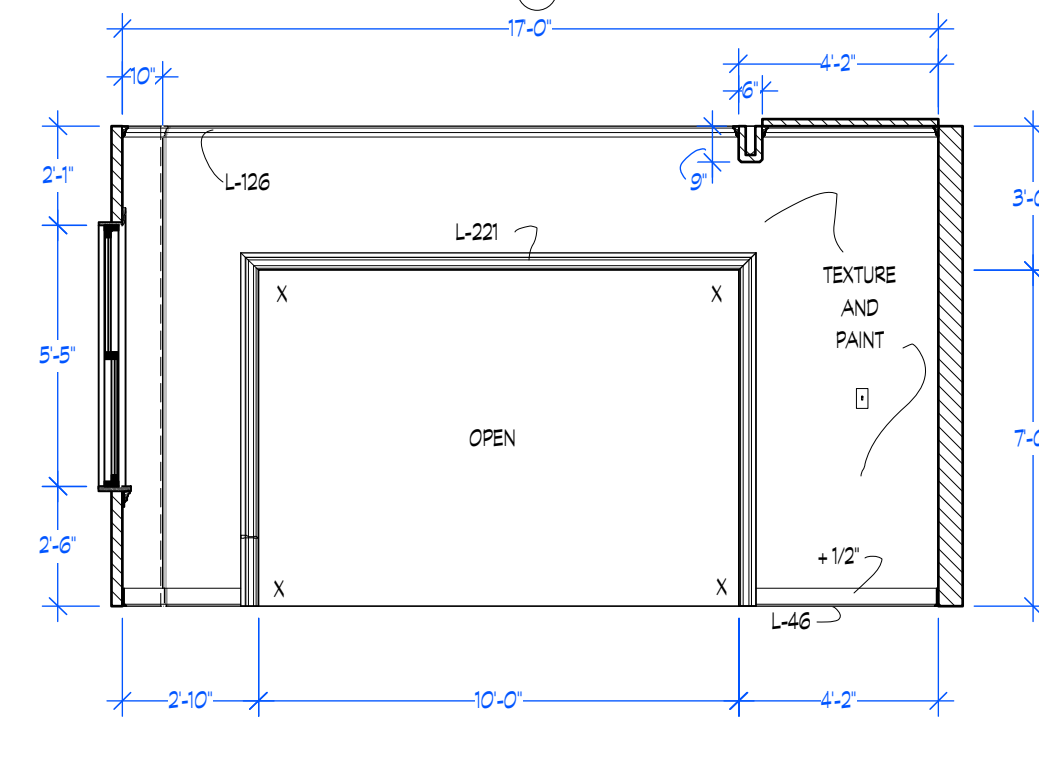

Constr. Coordinator: BRENT HAYWOOD

Set Name & Description: QUANTICO S3 ADNAN'S APT TECH PLAN

Director: SILVERCUP STAGE

quantico

season three

A ADNAN'S APT VIEW WALL A
Scale: 1/4" = 1'-0"

A FRONT DOOR FLAT VIEW
Scale: 1/4" = 1'-0"

B1 CLOSET SIDE VIEW
Scale: 1/4" = 1'-0"

B2 HALL WINDOW
Scale: 1/4" = 1'-0"

B3 LIVING ROOM TV WALL
Scale: 1/4" = 1'-0"

PLAN WALL A
Scale: 1/4" = 1'-0"

FRONT DOOR PLAN
Scale: 1/4" = 1'-0"

CLOSET PLAN
Scale: 1/4" = 1'-0"

HALL WINDOW PLAN
Scale: 1/4" = 1'-0"

TV WALL PLAN
Scale: 1/4" = 1'-0"

C ADNAN'S APT VIEW WALL C
Scale: 1/4" = 1'-0"

D ADNAN'S APT VIEW D
Scale: 1/4" = 1'-0"

E ADNAN'S APT VIEW E
Scale: 1/4" = 1'-0"

PLAN VIEW C
Scale: 1/4" = 1'-0"

PLAN VIEW D
Scale: 1/4" = 1'-0"

PLAN VIEW E
Scale: 1/4" = 1'-0"

F KITCHEN VIEW F
Scale: 1/4" = 1'-0"

PLAN VIEW F
Scale: 1/4" = 1'-0"

1 WINDOW DETAIL 1
Scale: 1" = 1'-0"

2 WINDOW SIL DETAIL 2
Scale: Half Actual Size