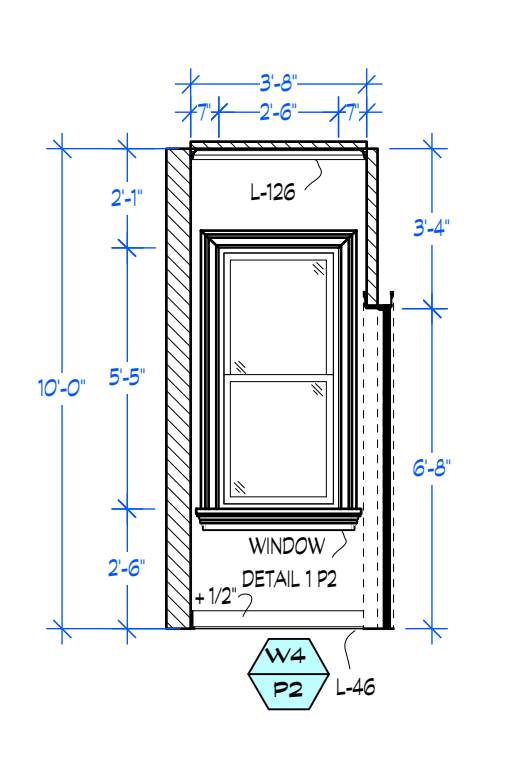

ADNAN'S APARTMENT TECHNICAL PLAN
Scale: 1/2" = 1'-0"

DOOR NUMBER	D76	D8	2	1	1
QTY	1	1	1	3	1
TYPE	ENTRANCE	HALL DOOR	BASEMENT	INTERIOR APT	CLOSET
ELEVATION					
DOOR OPENING SIZE	36 X 84	36 X 84	32 X 80	36 X 80	30 X 80
DOOR MATERIAL	WOOD	WOOD	WOOD	WOOD	WOOD
FINISH	PAINT	PAINT	PAINT	PAINT	PAINT
DETAIL SHEET	4	4	4	4	4
HARDWARE STYLE					
ENTRY	1	1	X	3	X
ESCUTCHEON PLATE	X	X	X	X	X
KNOB AND LOCK	1	1	1	X	1
HARDWARE FINISH	PER SET DEC	PER SET DEC	PER SET DEC	PER SET DEC	PER SET DEC
HINGE QTY	3 PER	3 PER	3 PER	3 PER	3 PER
NOTES	ADD PEEP HOLE	BUILD UP TO MATCH			CLOSET DOOR LOCKS

Constr. Coordinator: BRENT HAYWOOD

Set Name & Description: QUANTICO S3 ADNAN'S APT TECH PLAN

Director: SILVERCUP STAGE

quantico

season three

A ADNAN'S APT VIEW WALL A
Scale: 1/4" = 1'-0"

A FRONT DOOR FLAT VIEW
Scale: 1/4" = 1'-0"

B1 CLOSET SIDE VIEW
Scale: 1/4" = 1'-0"

B2 HALL WINDOW
Scale: 1/4" = 1'-0"

B3 LIVING ROOM TV WALL
Scale: 1/4" = 1'-0"

PLAN WALL A
Scale: 1/4" = 1'-0"

FRONT DOOR PLAN
Scale: 1/4" = 1'-0"

CLOSET PLAN
Scale: 1/4" = 1'-0"

HALL WINDOW PLAN
Scale: 1/4" = 1'-0"

TV WALL PLAN
Scale: 1/4" = 1'-0"

C ADNAN'S APT VIEW WALL C
Scale: 1/4" = 1'-0"

D ADNAN'S APT VIEW D
Scale: 1/4" = 1'-0"

E ADNAN'S APT VIEW E
Scale: 1/4" = 1'-0"

PLAN VIEW C
Scale: 1/4" = 1'-0"