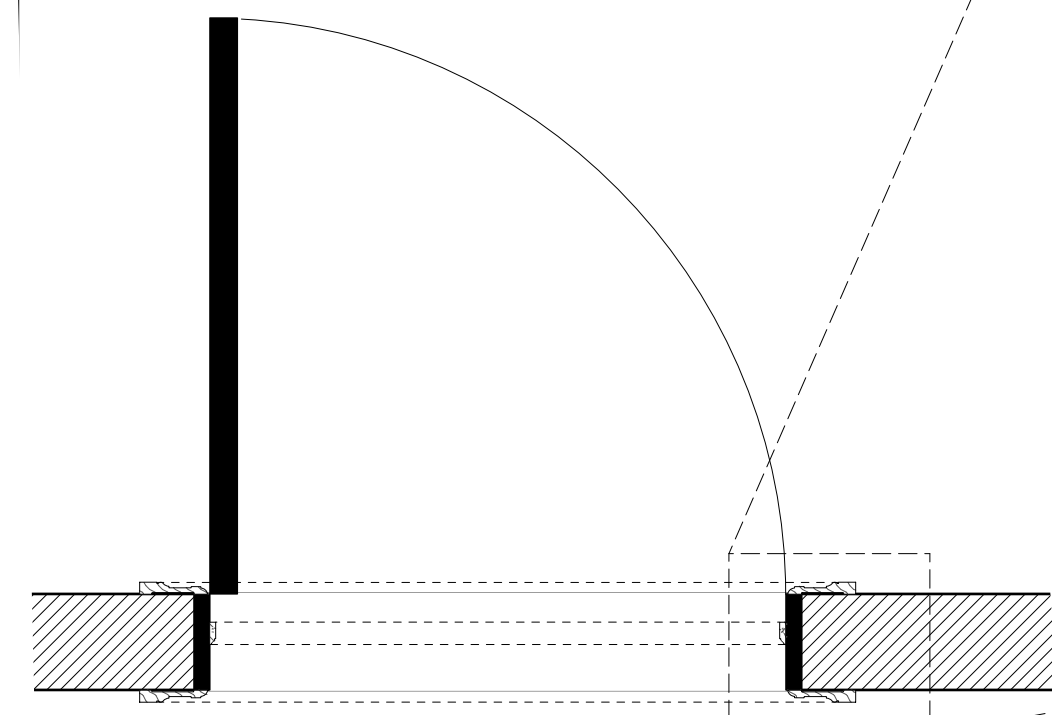

NOTE: REVERSE AND REPEAT TILE PATTERN ON DOOR SIDE!

PLAN VIEW K
Scale: 1/4" = 1'-0"

PLAN VIEW I
Scale: 1/4" = 1'-0"

PLAN VIEW J
Scale: 1/4" = 1'-0"

PLAN VIEW G
Scale: 1/4" = 1'-0"

PLAN VIEW H
Scale: 1/4" = 1'-0"

3 TYPICAL DOOR CASING DETAIL 3
Scale: 1" = 1'-0"

4 TYPICAL DOOR CASING DETAIL 4
Scale: Half Actual Size

TYPICAL DOOR PLAN
Scale: 1" = 1'-0"

5 HEADER DETAIL 5
Scale: 3" = 1'-0"

RC REFLECTED CEILING VIEW
Scale: 1/4" = 1'-0"