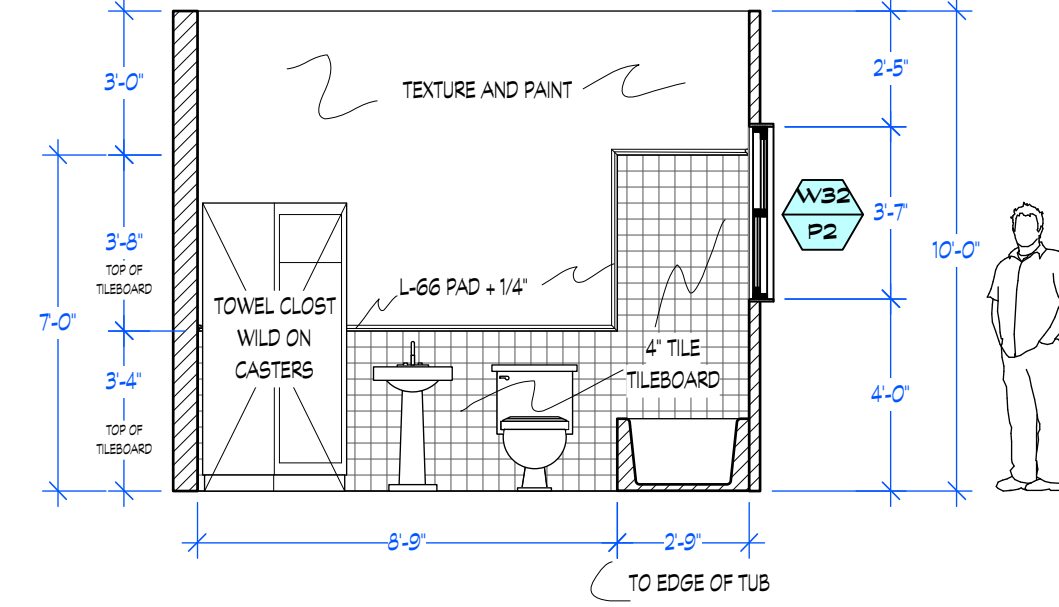

quantico
 season three

K HALLWAY VIEW K
Scale: 1/4" = 1'-0"

I HALLWAY VIEW I
Scale: 1/4" = 1'-0"

J VIEW J HALL DOOR FLATTENED
Scale: 1/4" = 1'-0"

G BATHROOM VIEW G
Scale: 1/4" = 1'-0"

H BATHROOM VIEW H
Scale: 1/4" = 1'-0"

3 TYPICAL DOOR CASING DETAIL 3
Scale: 1" = 1'-0"

4 TYPICAL DOOR CASING DETAIL 4
Scale: Half Actual Size

TYPICAL DOOR PLAN
Scale: 1" = 1'-0"

5 HEADER DETAIL 5
Scale: 3" = 1'-0"

RC REFLECTED CEILING VIEW
Scale: 1/4" = 1'-0"